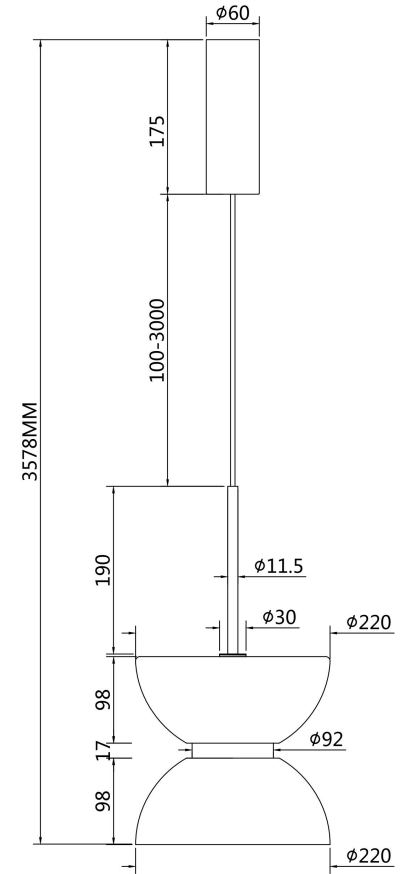

Instruction

MOD178PL-L11G3K

MAX 11W
1 300 Lumen

Model: MOD178PL-L11G3K

Collection: Modern

Series: Kyoto

Pendant Lamps