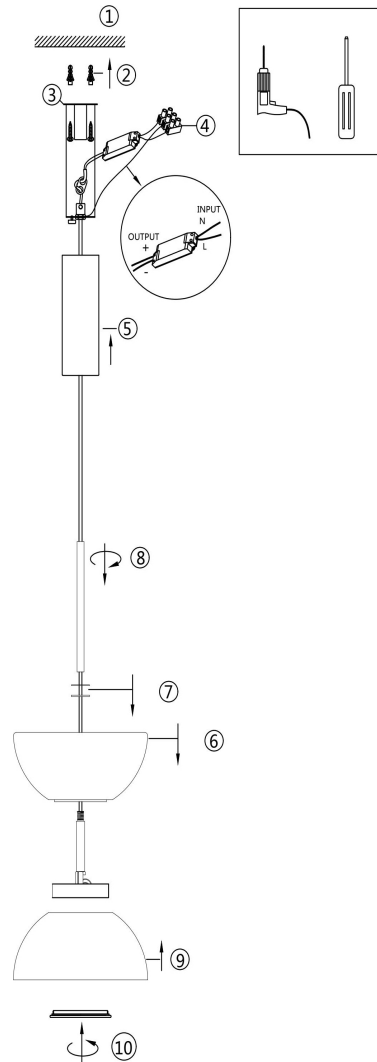

Instruction

MOD178PL-L11G3K

MAX 11W
1 300 Lumen

Model: MOD178PL-L11G3K

Collection: Modern

Series: Kyoto

Pendant Lamps