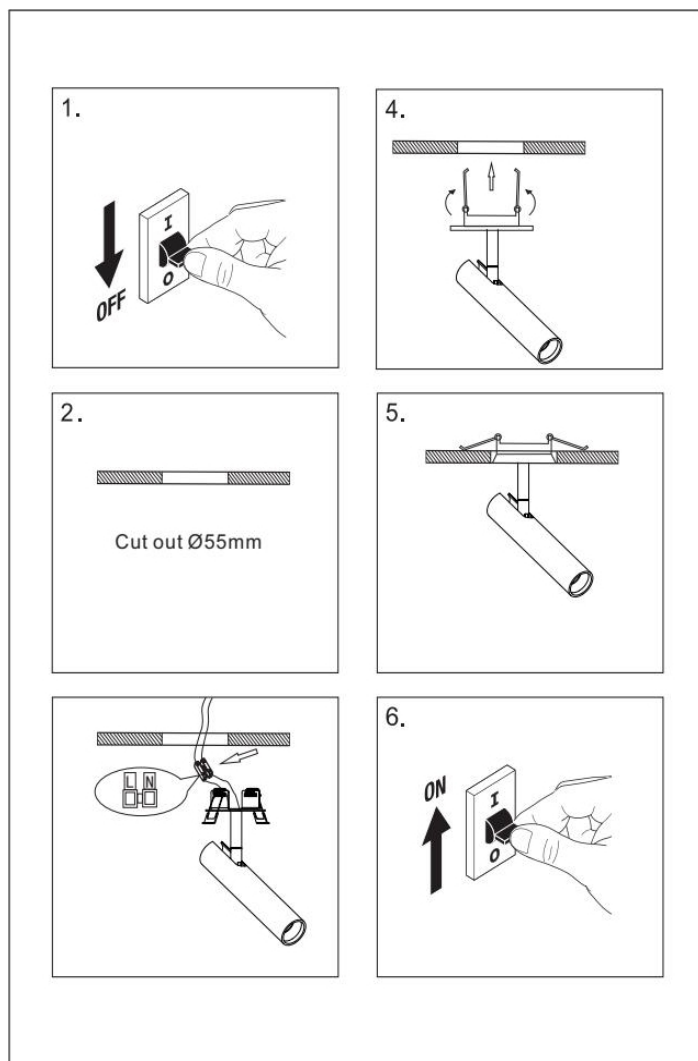

Instruction

C141RS-L125-6W3K-B

MAX 6W
270 Lumen

Model: C141RS-L125-6W3K-B

Collection: Ceiling & Wall

Focus T
Recessed