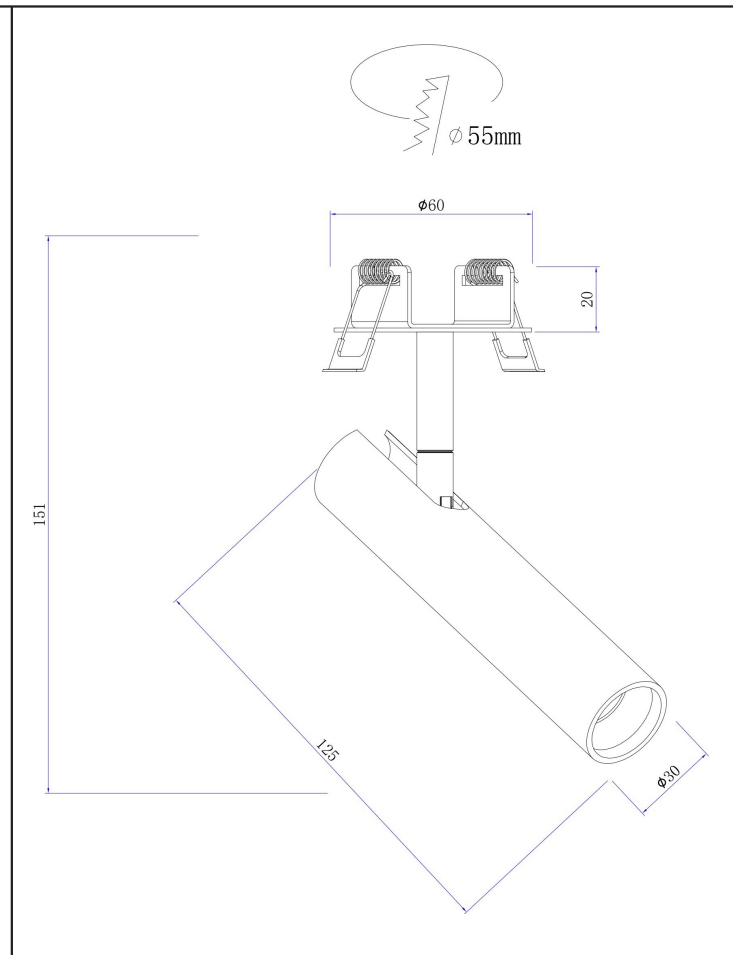

Instruction

C141RS-L125-6W3K-B

MAX 6W
270 Lumen

Model: C141RS-L125-6W3K-B

Collection: Ceiling & Wall

Focus T
Recessed