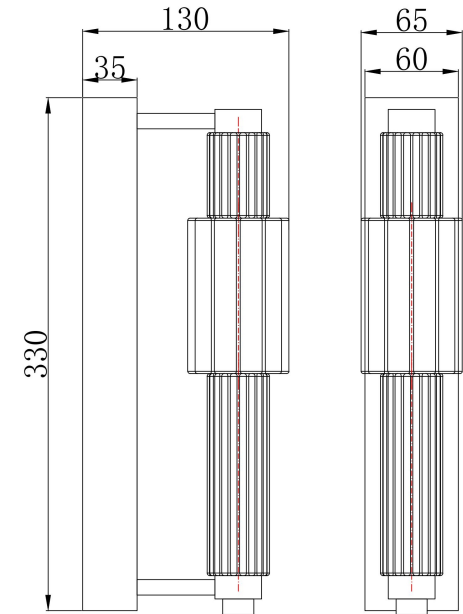

Instruction

MOD308WL-L9CG3K

MAX 8W
800 Lumen

Model: MOD308WL-L9CG3K
Collection: Modern
Series: Verticale
Wall Lamps