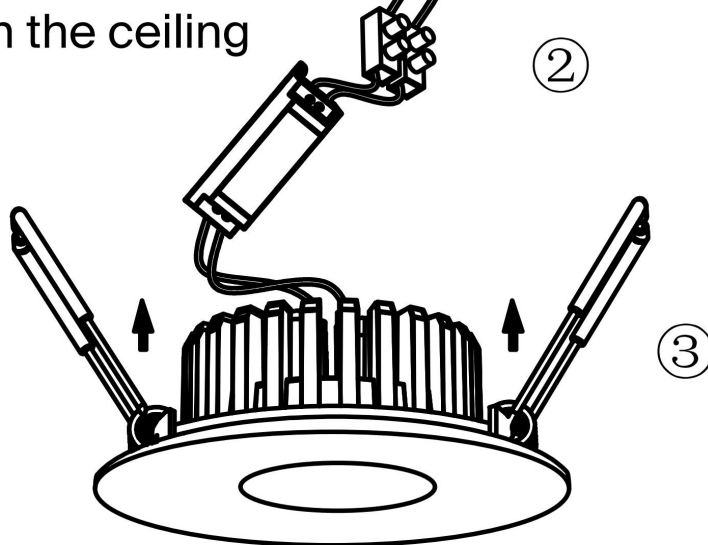

TO cut hole on the ceiling

MAX 7W
550 Lumen

Model: DL038-2-L7W4K

Collection: Downlight

Zen
Recessed

This product contains a light source of the energy efficiency class G