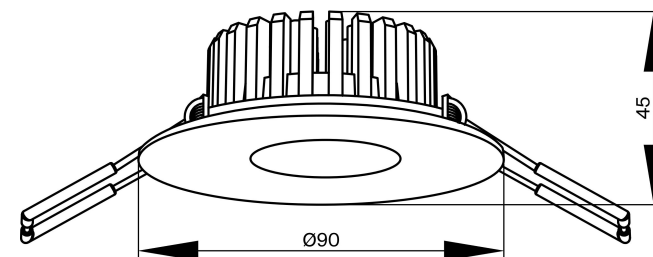

TO cut hole on the ceiling

MAX 7W
550 Lumen

Model: DL038-2-L7W4K

Collection: Downlight

Zen
Recessed

This product contains a light source of the energy efficiency class G