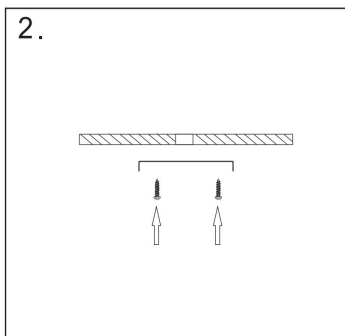

Instruction

MOD160PL-L6W4K1

MAX 6W
500 Lumen

Model: MOD160PL-L6W4K1

Collection: Modern

Series: Pro Extra
Pendant Lamps

This product contains a light source of the energy efficiency class A