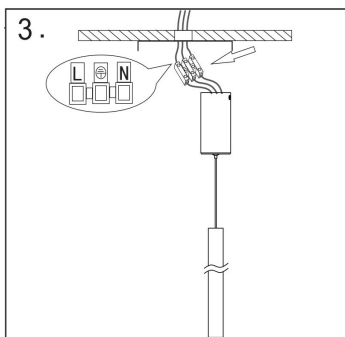

Instruction

MOD160PL-L6W4K1

MAX 6W
500 Lumen

Model: MOD160PL-L6W4K1

Collection: Modern

Series: Pro Extra
Pendant Lamps

This product contains a light source of the energy efficiency class A