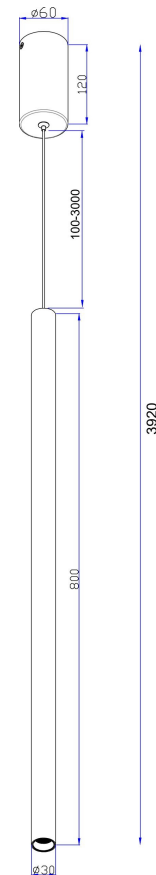

Instruction

MOD160PL-L6W4K1

MAX 6W
500 Lumen

Model: MOD160PL-L6W4K1

Collection: Modern

Series: Pro Extra
Pendant Lamps

This product contains a light source of the energy efficiency class A