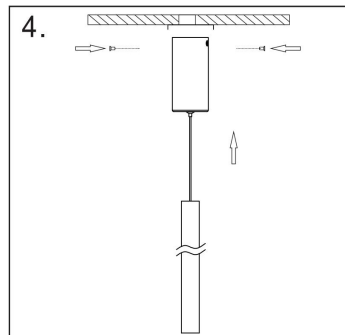

Instruction

MOD160PL-L6W4K1

MAX 6W
500 Lumen

Model: MOD160PL-L6W4K1

Collection: Modern

Series: Pro Extra
Pendant Lamps

This product contains a light source of the energy efficiency class A