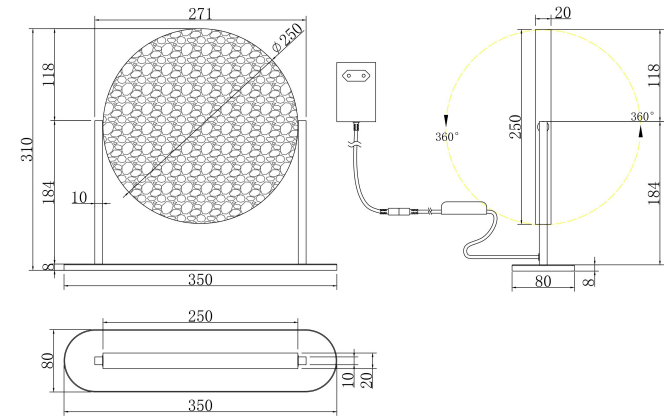

## MOD387TL-L8CH3K

MAX 7W  
250 Lumen

Model: MOD387TL-L8CH3K  
Collection: Modern  
Series: Mangata  
Table Lamps

This product contains a light source of the energy efficiency class G