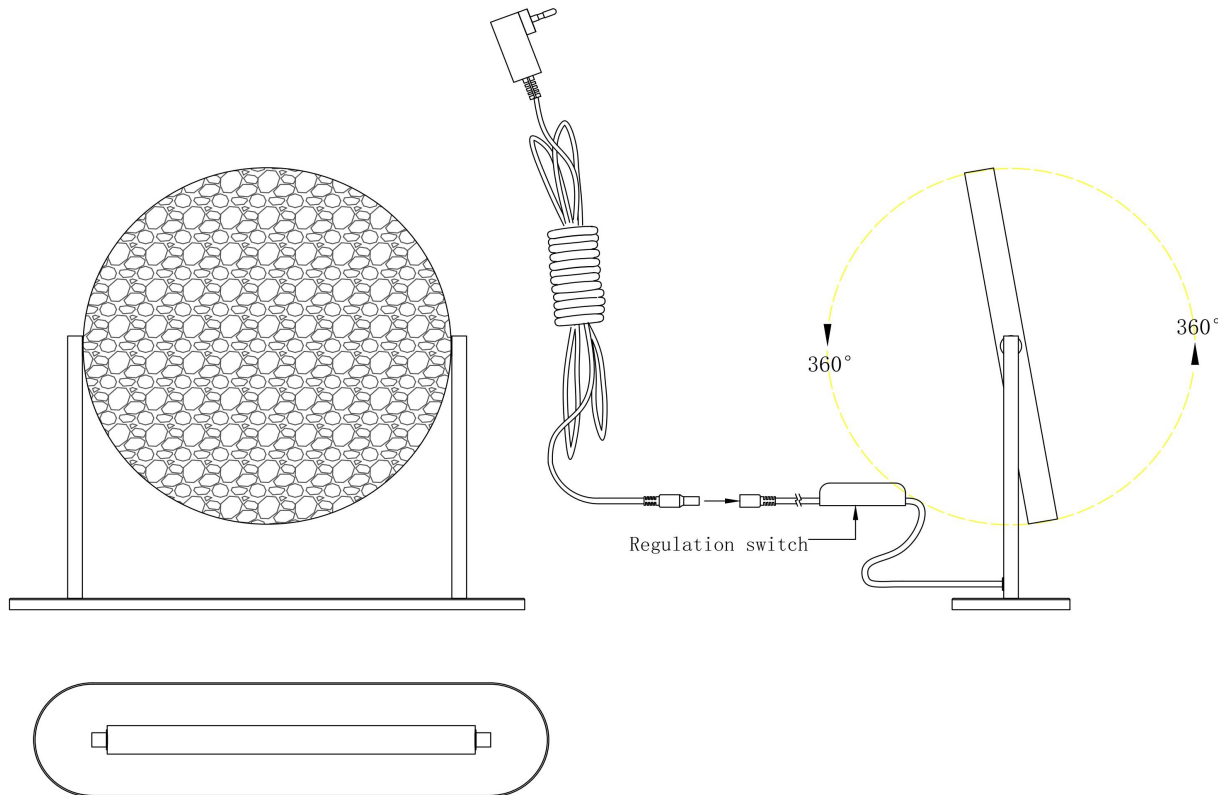

## MOD387TL-L8CH3K

MAX 7W  
250 Lumen

Model: MOD387TL-L8CH3K  
Collection: Modern  
Series: Mangata  
Table Lamps

This product contains a light source of the energy efficiency class G