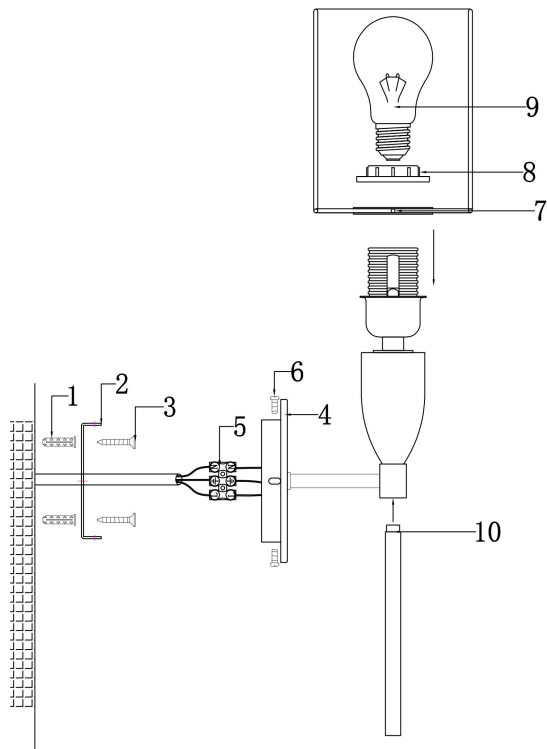

Instruction

Z034WL-01CH

1xE27 60W

Model: Z034WL-01CH
Collection: Table & Floor
Series: Prima
Wall Lamps