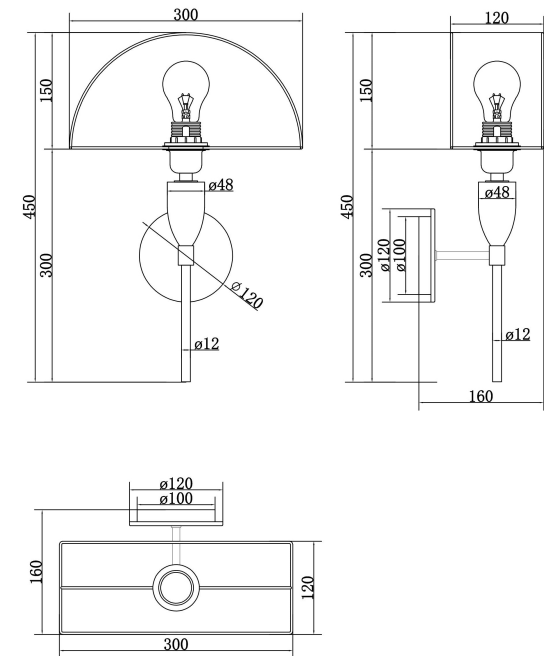

Instruction

Z034WL-01CH

1xE27 60W

Model: Z034WL-01CH
Collection: Table & Floor
Series: Prima
Wall Lamps