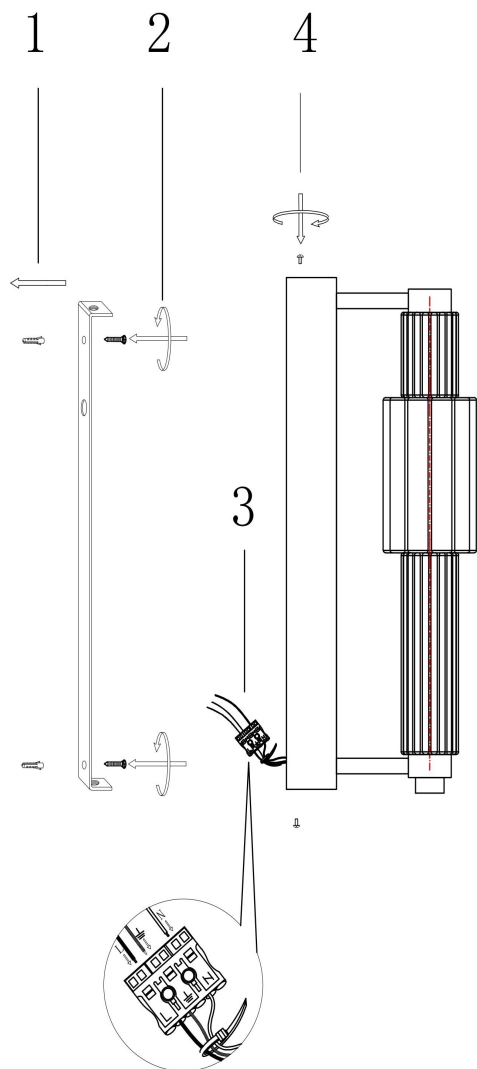

Instruction

MOD308WL-L9CH3K

MAX 8W
800 Lumen

Model: MOD308WL-L9CH3K

Collection: Modern

Series: Verticale

Wall Lamps

This product contains a light source of the energy efficiency class F