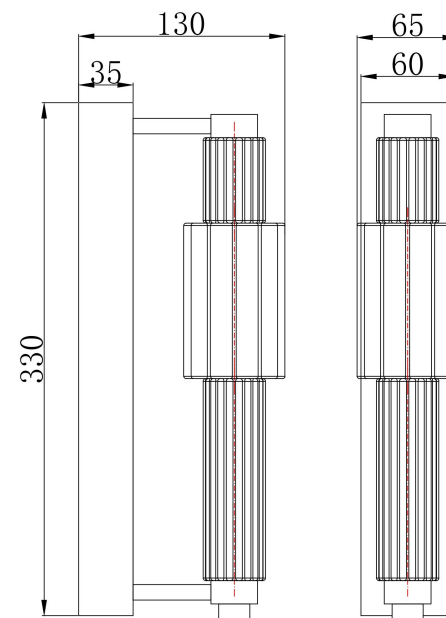

Instruction

MOD308WL-L9CH3K

MAX 8W
800 Lumen

Model: MOD308WL-L9CH3K

Collection: Modern

Series: Verticale

Wall Lamps

This product contains a light source of the energy efficiency class F