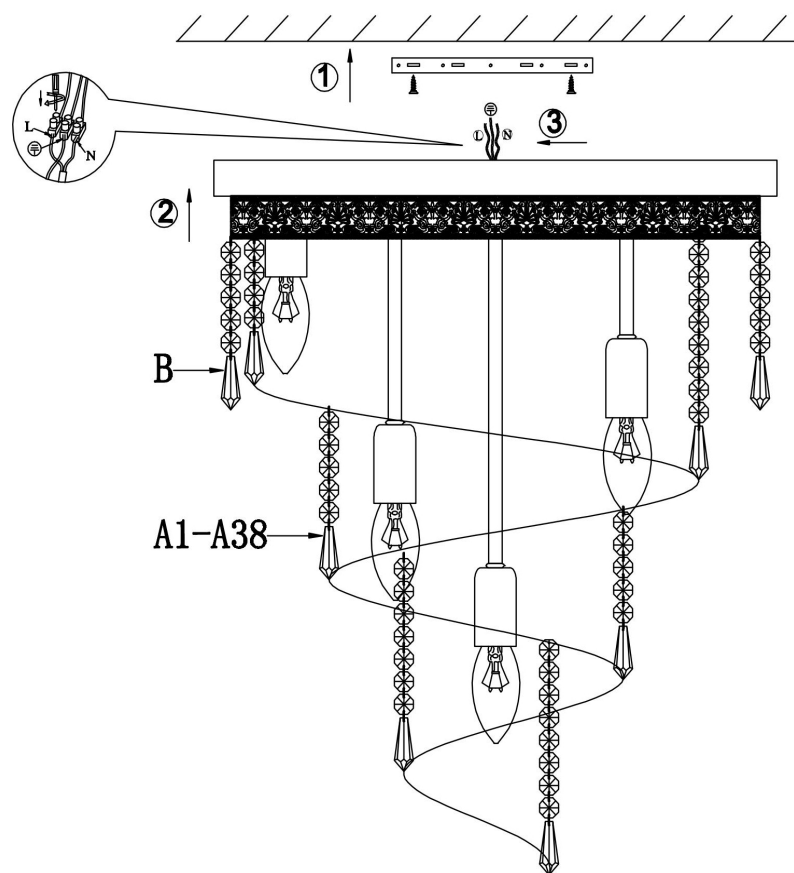

A1-A38=38pcs
B=68pcs

7xE14 60W

Model: DIA522-CL-07-G
Collection: Royal Classic
Series: Cascade
Pendant Lamps

This product contains a light source of energy efficiency class