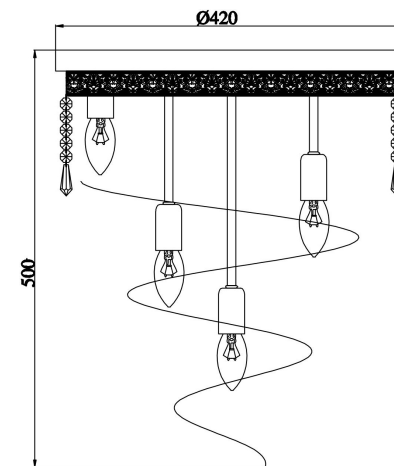

A1-A38=38pcs
B=68pcs

7xE14 60W

Model: DIA522-CL-07-G
Collection: Royal Classic
Series: Cascade
Pendant Lamps

This product contains a light source of energy efficiency class