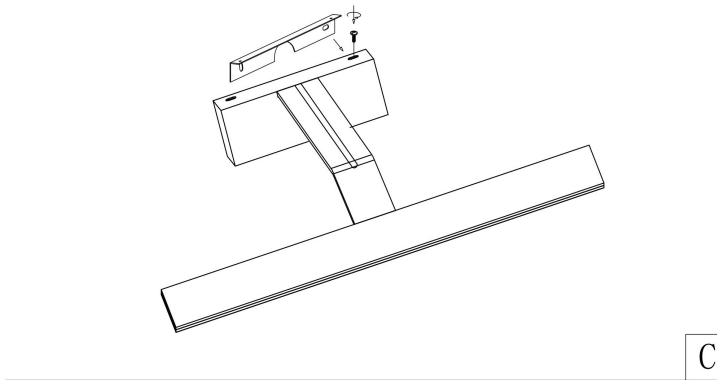

Instruction

MIR010WL-L12B4K

MAX 12W
800 Lumen

Model: MIR010WL-L12B4K

Collection: Mirror

Decart
Recessed

This product contains a light source of the energy efficiency class G