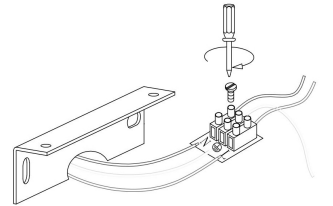

Instruction

MIR010WL-L12B4K

MAX 12W
800 Lumen

Model: MIR010WL-L12B4K

Collection: Mirror

Decart
Recessed

This product contains a light source of the energy efficiency class G