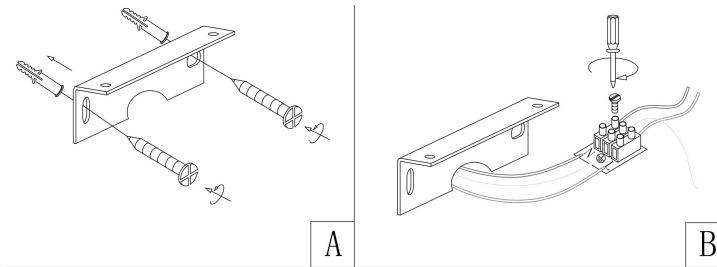

Instruction

MIR010WL-L12B4K

MAX 12W
800 Lumen

Model: MIR010WL-L12B4K

Collection: Mirror

Decart
Recessed

This product contains a light source of the energy efficiency class G