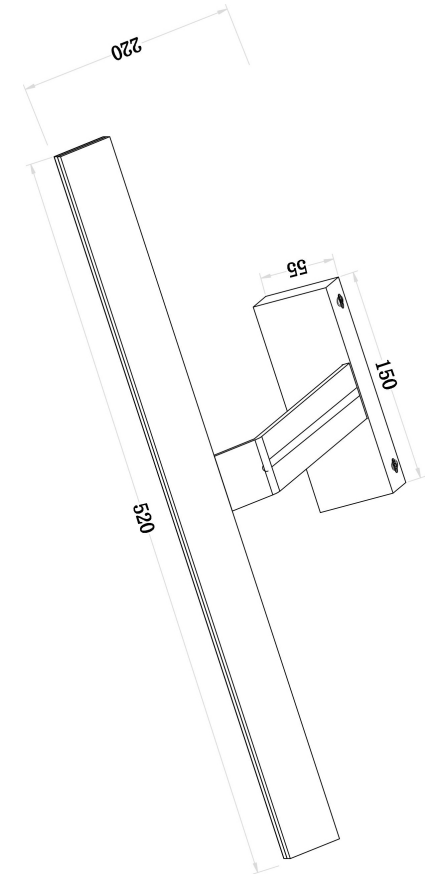

Instruction

MIR010WL-L12B4K

MAX 12W
800 Lumen

Model: MIR010WL-L12B4K

Collection: Mirror

Decart
Recessed

This product contains a light source of the energy efficiency class G