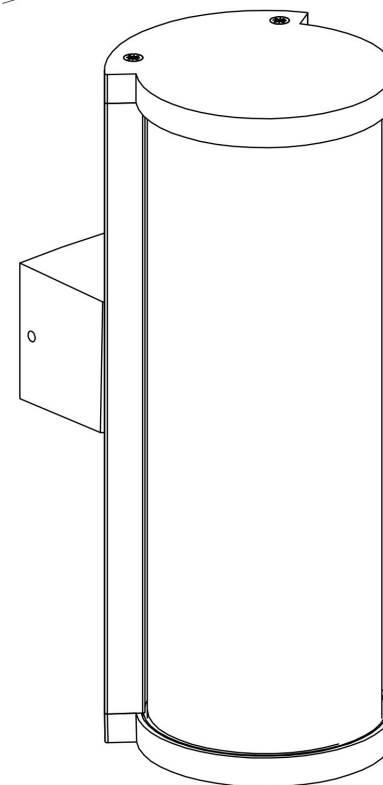

100

146

282

1xE27 15W

Model: O451WL-01GF
Collection: Outdoor
Series: Conf
Wall Lamps