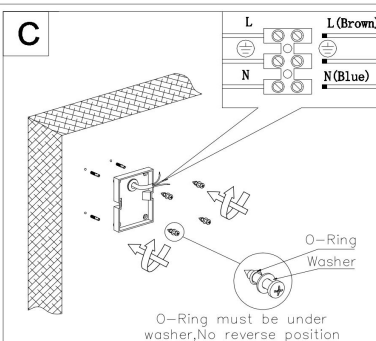

100

146

282

1xE27 15W

Model: O451WL-01GF
Collection: Outdoor
Series: Conf
Wall Lamps