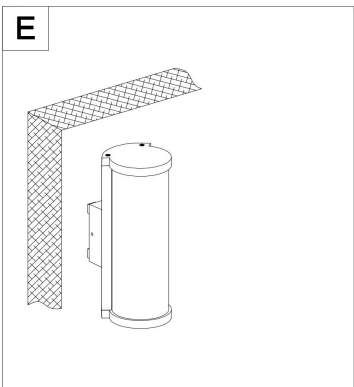

100

146

282

1xE27 15W

Model: O451WL-01GF
Collection: Outdoor
Series: Conf
Wall Lamps