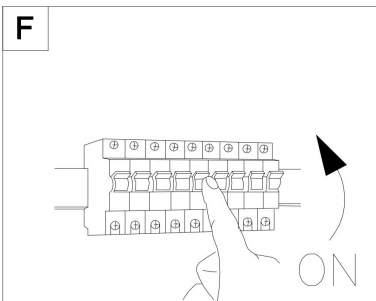

100

146

282

1xE27 15W

Model: O451WL-01GF
Collection: Outdoor
Series: Conf
Wall Lamps