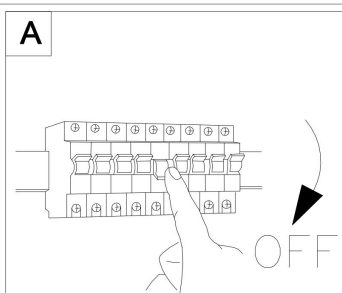

100

146

282

1xE27 15W

Model: O451WL-01GF
Collection: Outdoor
Series: Conf
Wall Lamps