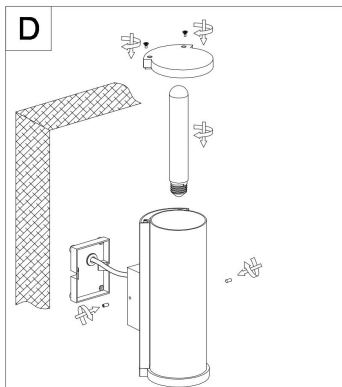

100

146

282

1xE27 15W

Model: O451WL-01GF
Collection: Outdoor
Series: Conf
Wall Lamps