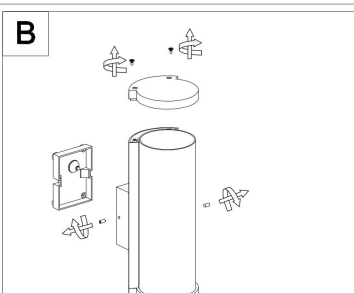

100

146

282

1xE27 15W

Model: O451WL-01GF
Collection: Outdoor
Series: Conf
Wall Lamps