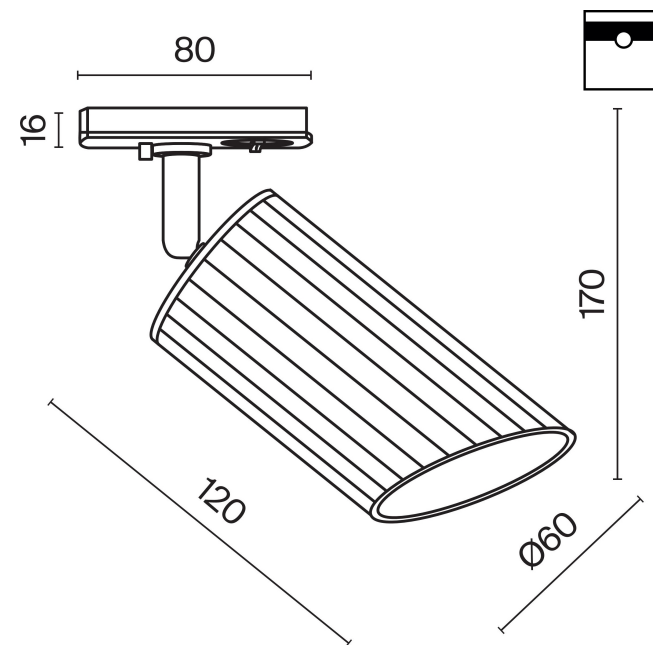

1.

2.

1xGU10 10W

Model: TR087-1-GU10-B

Collection: Single phase track

Lipari
Track light