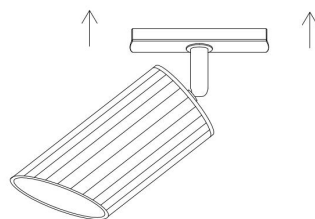

1.

2.

1xGU10 10W

Model: TR087-1-GU10-B

Collection: Single phase track

Lipari
Track light