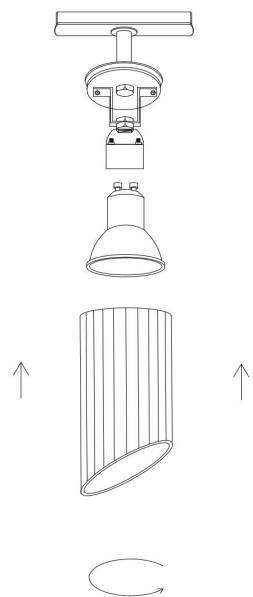

1.

2.

1xGU10 10W

Model: TR087-1-GU10-B

Collection: Single phase track

Lipari
Track light