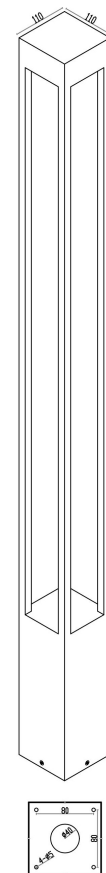

Instruction

O424FL-L20GF

MAX 20W
1 100 Lumen

Model: O424FL-L20GF

Collection: Outdoor

Elbe
Recessed

This product contains a light source of the energy efficiency class G