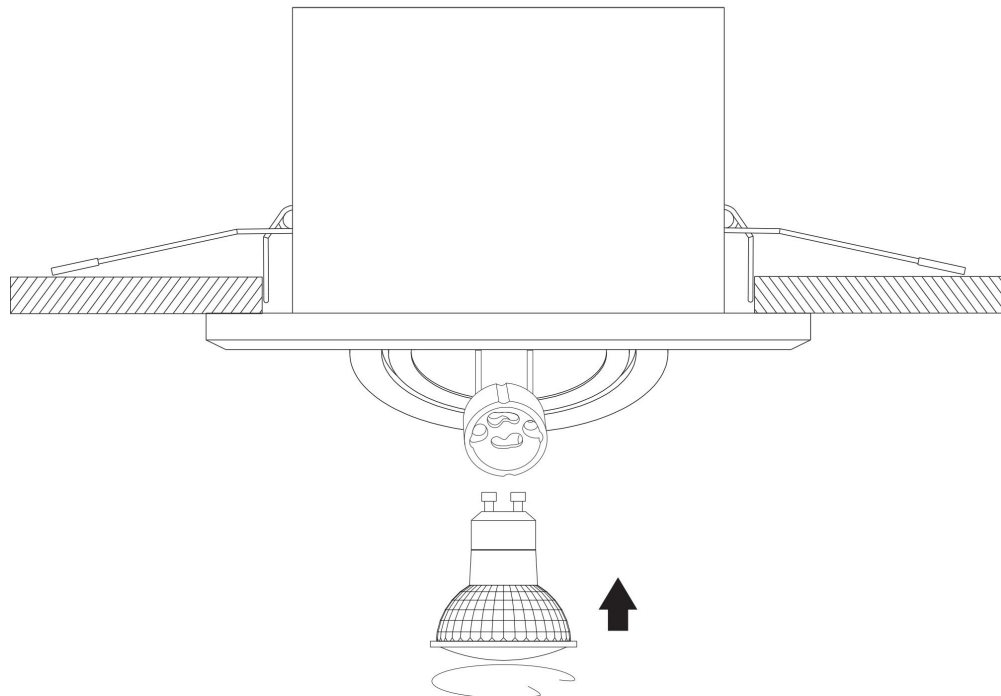

□ 95\*95

1xGU10 50W

Model: DL008-2-01-B

Collection: Downlight

 Metal Modern  
Resessed

This product contains a light source of energy efficiency class