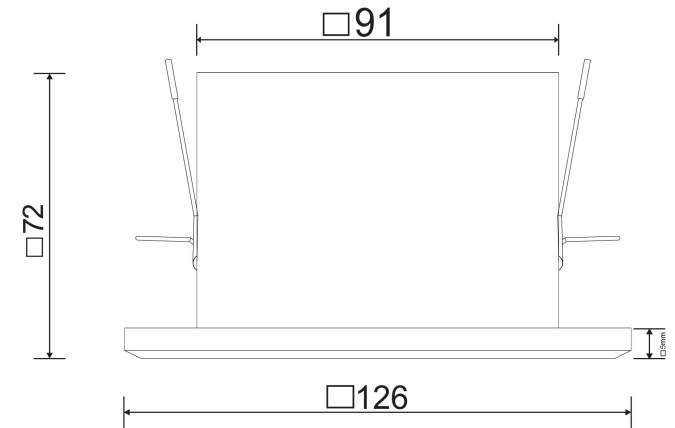

□ 95\*95

1xGU10 50W

Model: DL008-2-01-B

Collection: Downlight

 Metal Modern  
Resessed

This product contains a light source of energy efficiency class