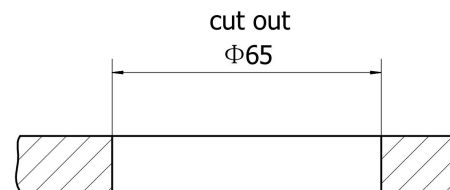

Cut out (mm): Ø65

1xGU10 12W

Model: DL050-01WG

Collection: Downlight

Reif
Recessed