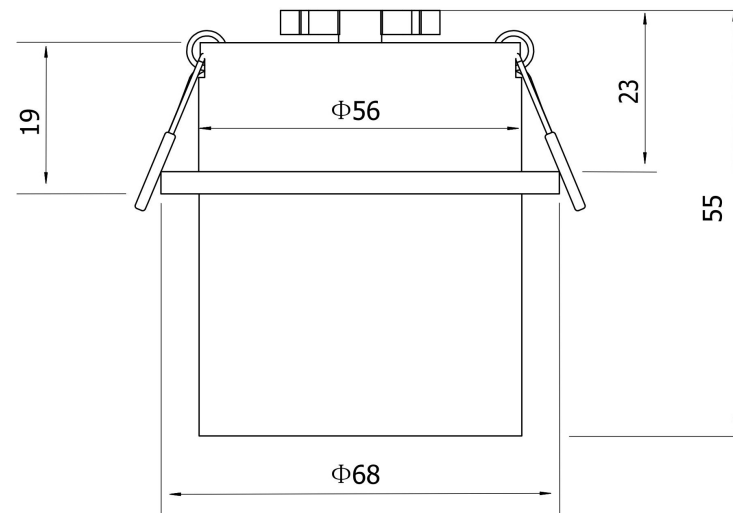

Cut out (mm): Ø65

1xGU10 12W

Model: DL050-01WG

Collection: Downlight

Reif
Recessed