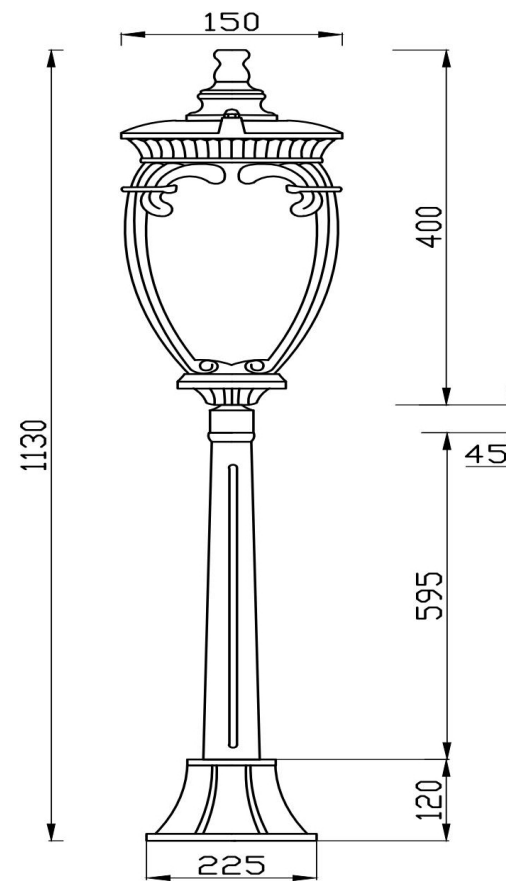

Instruction

O414FL-01BZ1

Model: O414FL-01BZ1
Collection: Outdoor
Series: Fleur
Landschaftslampe