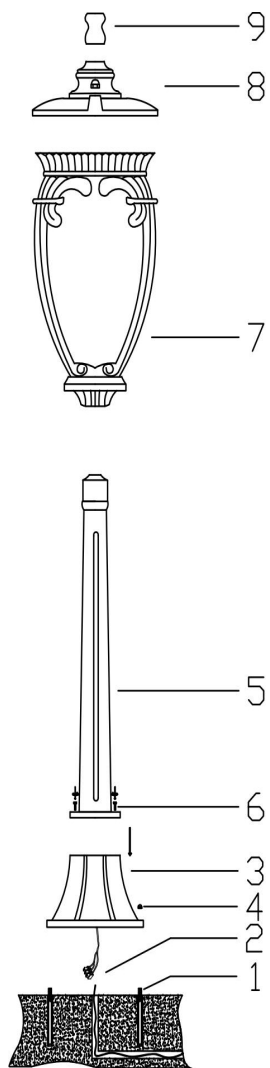

Instruction

O414FL-01BZ1

Model: O414FL-01BZ1
Collection: Outdoor
Series: Fleur
Landschaftslampe