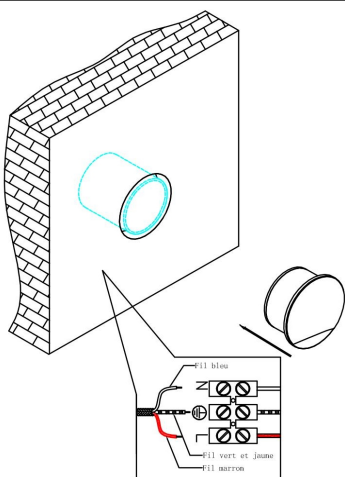

①

②

③

④

MAX 3W
30 Lumen

Model: O035-L3B3K

Collection: Outdoor

Biscotti
Recessed