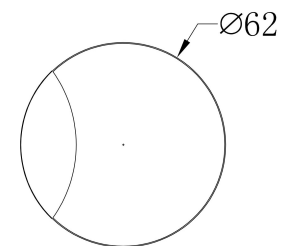

①

②

③

④

MAX 3W
30 Lumen

Model: O035-L3B3K

Collection: Outdoor

Biscotti
Recessed