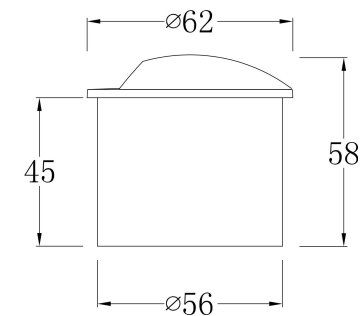

①

②

③

④

MAX 3W
30 Lumen

Model: O035-L3B3K

Collection: Outdoor

Biscotti
Recessed