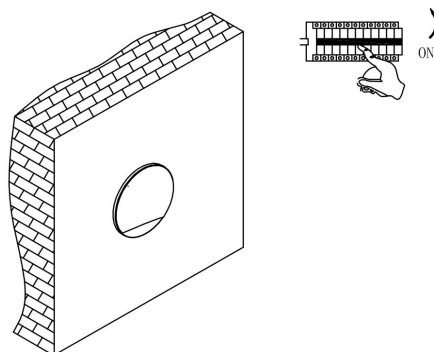

①

②

③

④

MAX 3W
30 Lumen

Model: O035-L3B3K

Collection: Outdoor

Biscotti
Recessed