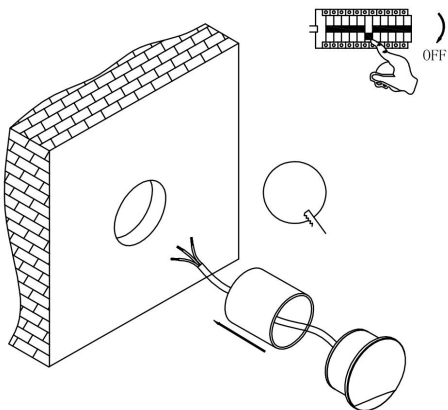

①

②

③

④

MAX 3W
30 Lumen

Model: O035-L3B3K

Collection: Outdoor

Biscotti
Recessed