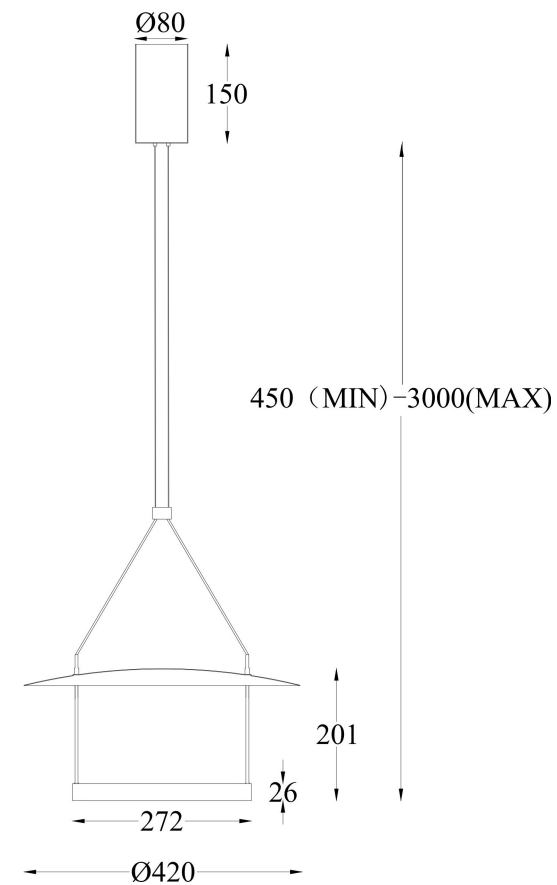

## MOD280PL-L23B3K

MAX 23W  
1 000 Lumen

Model: MOD280PL-L23B3K

Collection: Modern

Series: Ambience

 Pendant Lamps