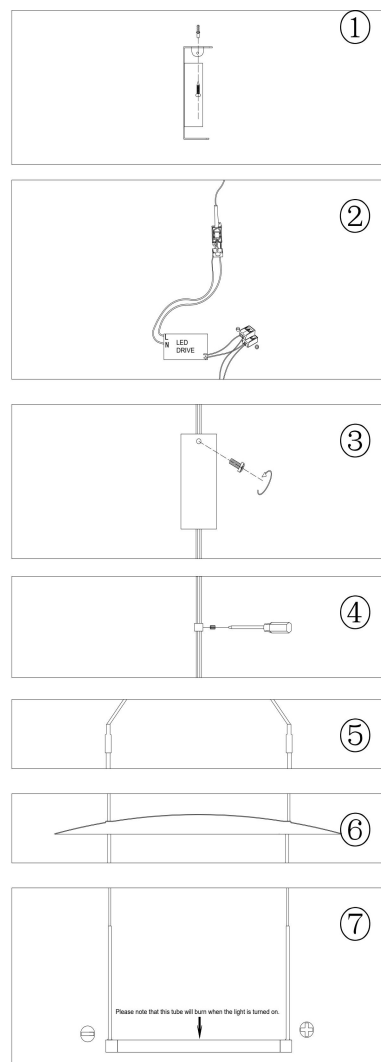

## MOD280PL-L23B3K

MAX 23W  
1 000 Lumen

Model: MOD280PL-L23B3K

Collection: Modern

Series: Ambience

 Pendant Lamps