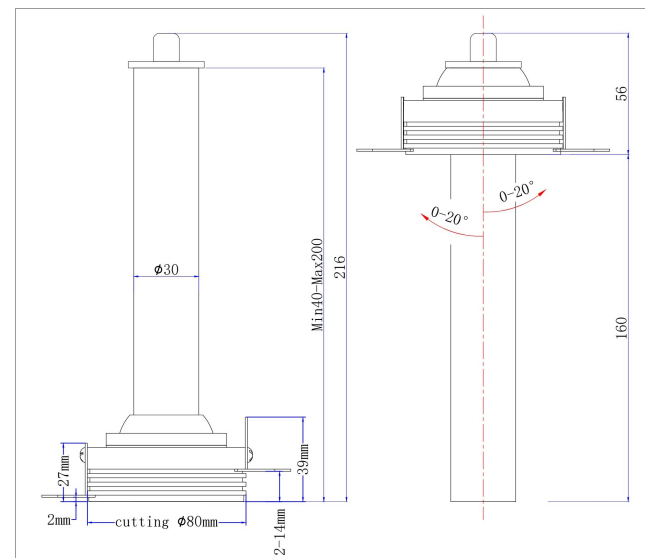

Instruction

C140TRS-L200-7W3K-B

MAX 7W
460 Lumen

Model: C140TRS-L200-7W3K-

Collection: Ceiling & Wall

Focus T
Recessed