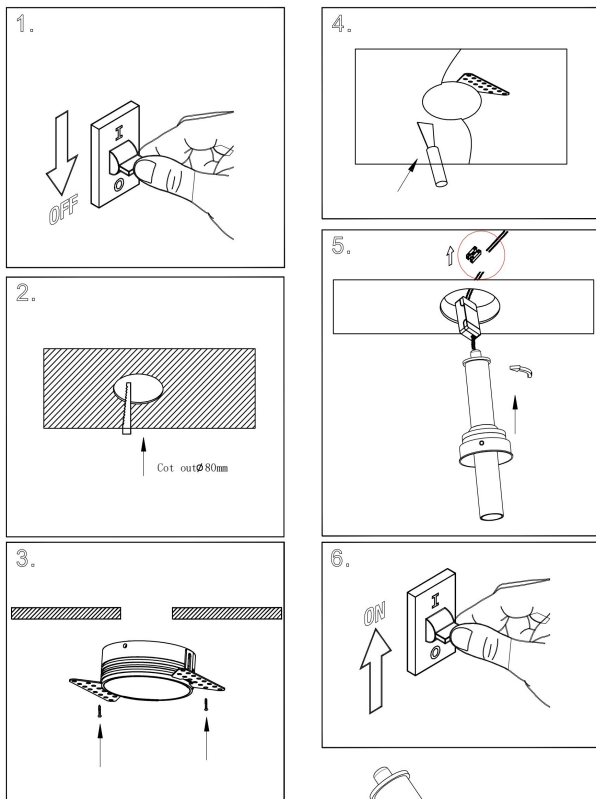

Instruction

C140TRS-L200-7W3K-B

MAX 7W
460 Lumen

Model: C140TRS-L200-7W3K-

Collection: Ceiling & Wall

Focus T
Recessed