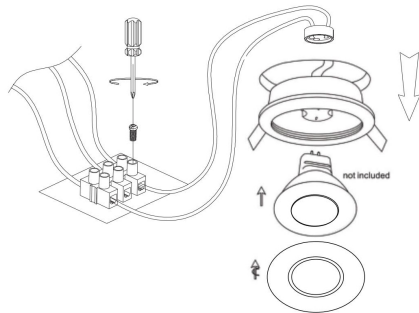

Cut out (mm): $\varnothing 65$

1

2

3

4

1xGU10 50W

Model: DL083-01-GU10-RD-W

Collection: Downlight