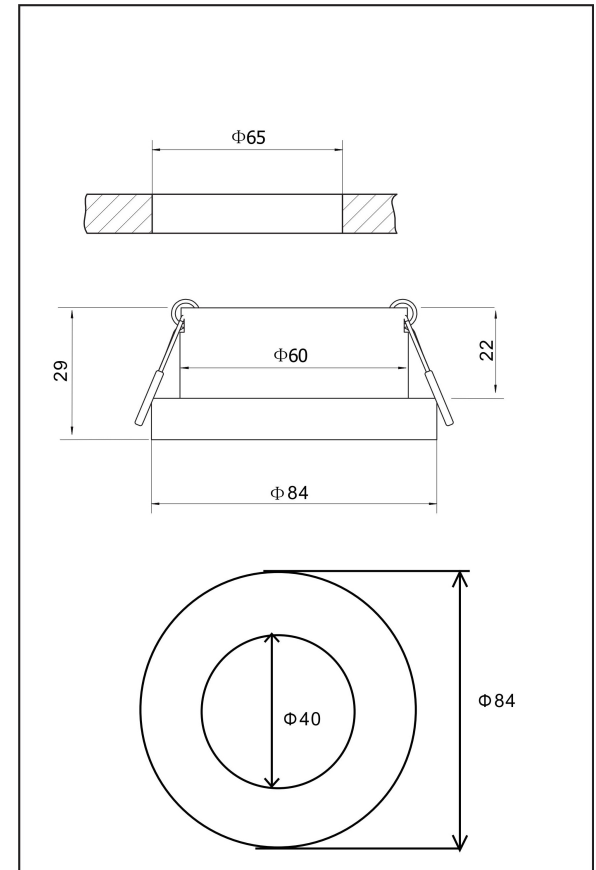

Cut out (mm): $\varnothing 65$

1

2

3

4

1xGU10 50W

Model: DL083-01-GU10-RD-W

Collection: Downlight