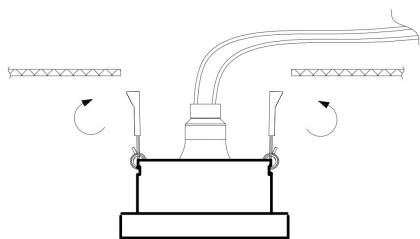

Cut out (mm): $\varnothing 65$

1

2

3

4

1xGU10 50W

Model: DL083-01-GU10-RD-W

Collection: Downlight