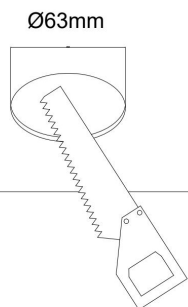

1.

2.

3.

4.

1xGU10 10W

Model: DL044-01-GU10-W

Collection: Downlight

Lipari  
Recessed