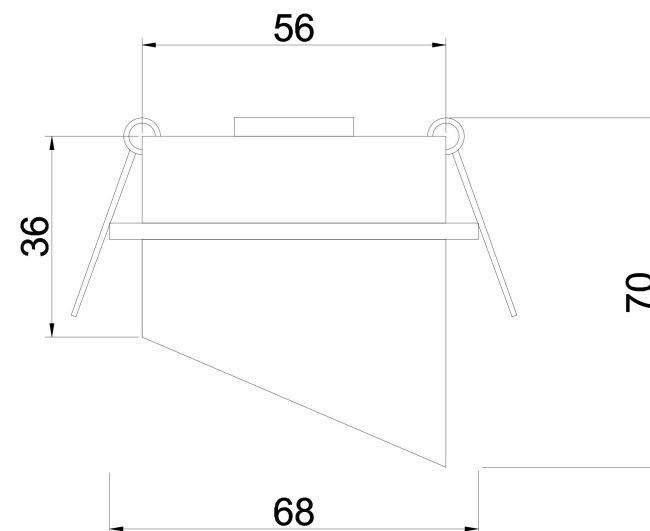

1.

2.

3.

4.

1xGU10 10W

Model: DL044-01-GU10-W

Collection: Downlight

Lipari  
Recessed