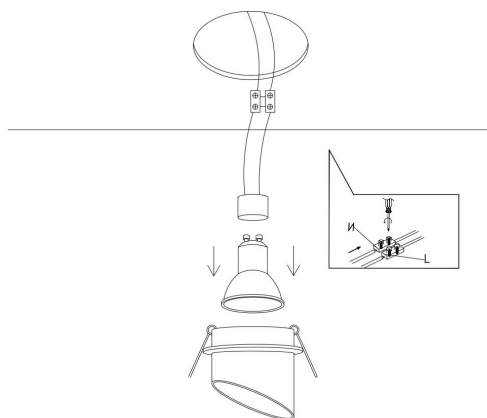

1.

2.

3.

4.

1xGU10 10W

Model: DL044-01-GU10-W

Collection: Downlight

Lipari  
Recessed