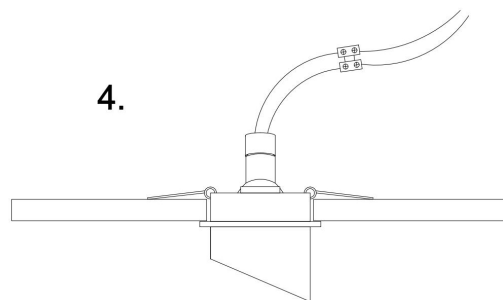

1.

2.

3.

4.

1xGU10 10W

Model: DL044-01-GU10-W

Collection: Downlight

Lipari  
Recessed