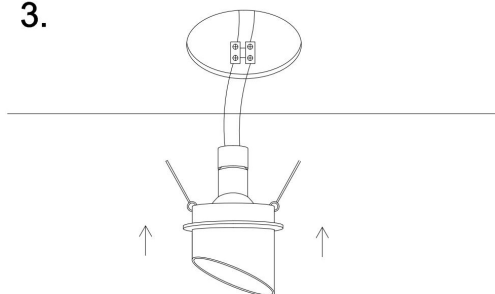

1.

2.

3.

4.

1xGU10 10W

Model: DL044-01-GU10-W

Collection: Downlight

Lipari  
Recessed