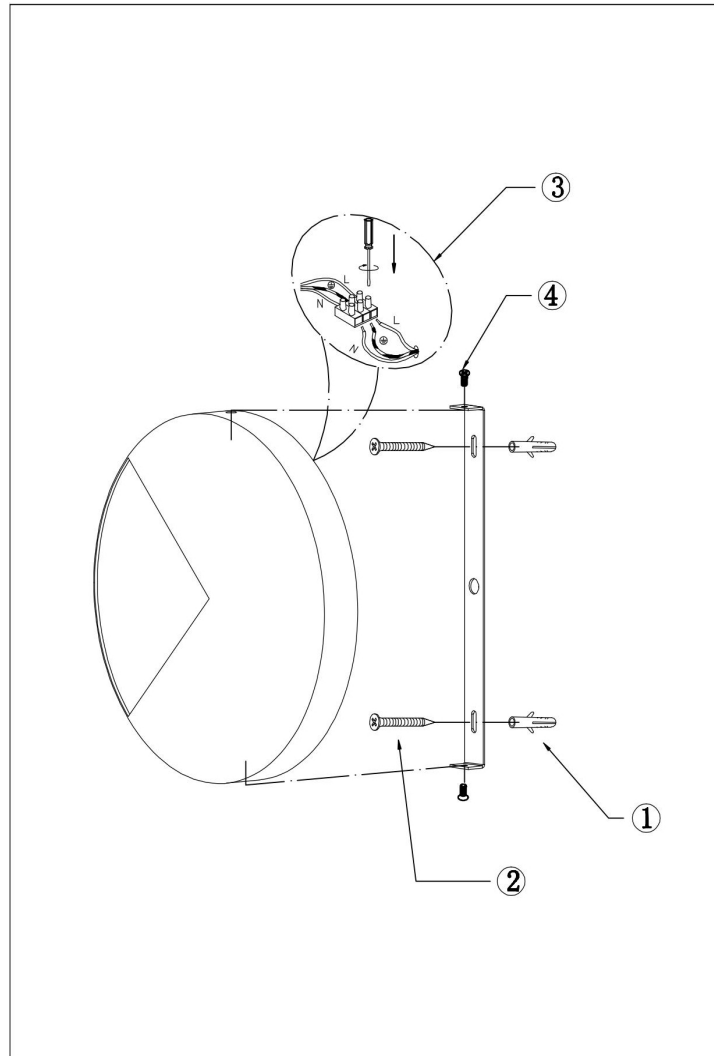

Instruction

MOD320WL-L5BS3K

MAX 6W
300 Lumen

Model: MOD320WL-L5BS3K

Collection: Modern

Series: Jupiter

This product contains a light source of the energy efficiency class G