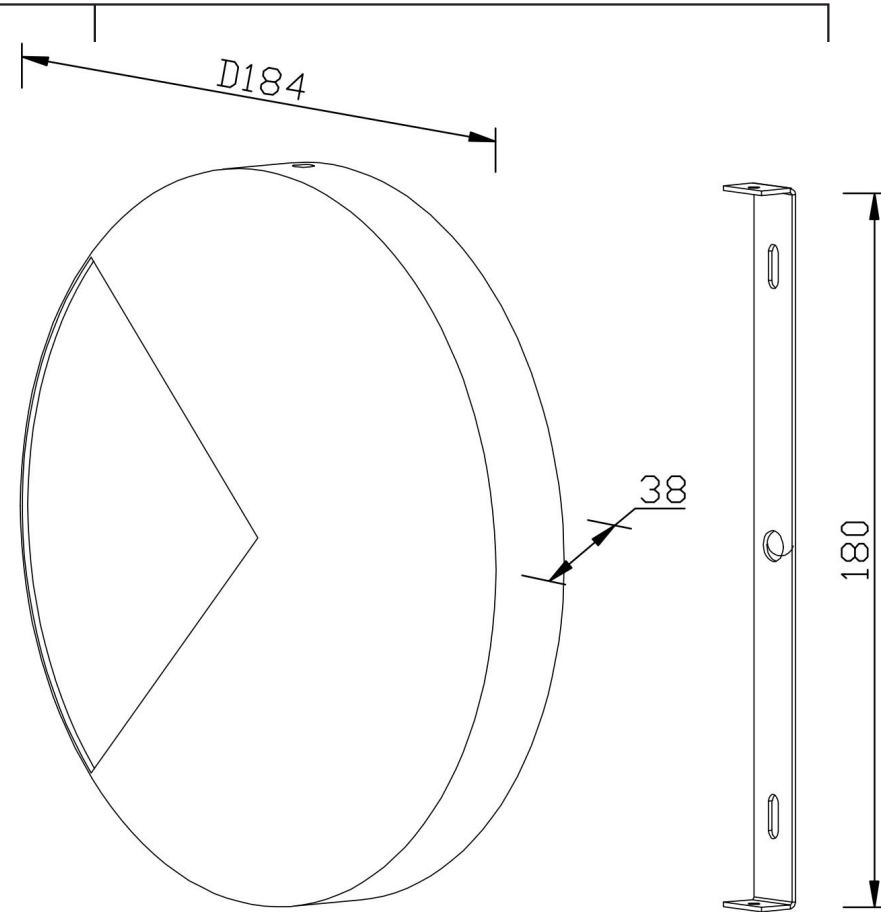

Instruction

MOD320WL-L5BS3K

MAX 6W
300 Lumen

Model: MOD320WL-L5BS3K

Collection: Modern

Series: Jupiter

This product contains a light source of the energy efficiency class G