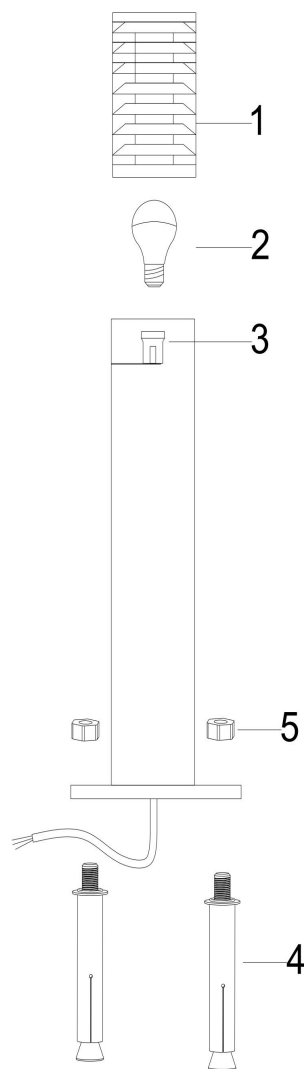

Instruction

O576FL-01GR1

1xE27 60W

Model: O576FL-01GR1

Collection: Outdoor

Series: Bronx
Landschaftslampe