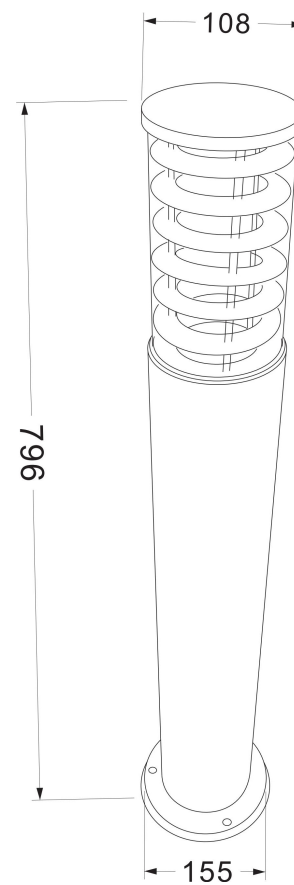

Instruction

O576FL-01GR1

1xE27 60W

Model: O576FL-01GR1

Collection: Outdoor

Series: Bronx
Landschaftslampe