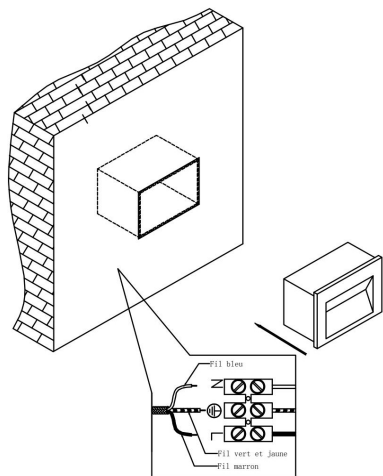

①

②

③

④

MAX 3W  
250 Lumen

Model: O045SL-L3B3K  
Collection: Outdoor  
Series: Bosca  
Step Light