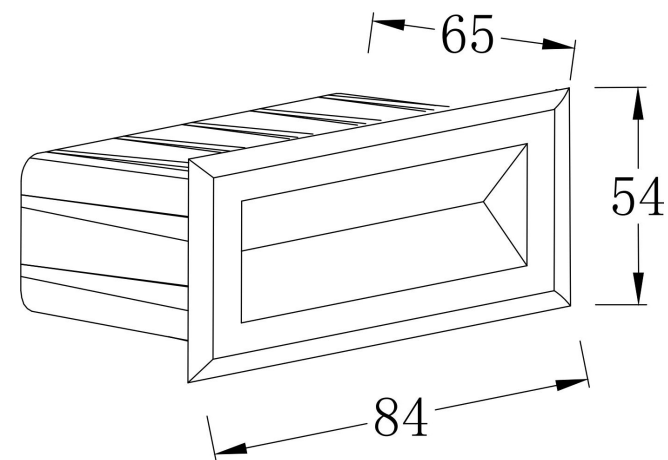

①

②

③

④

MAX 3W  
250 Lumen

Model: O045SL-L3B3K  
Collection: Outdoor  
Series: Bosca  
Step Light