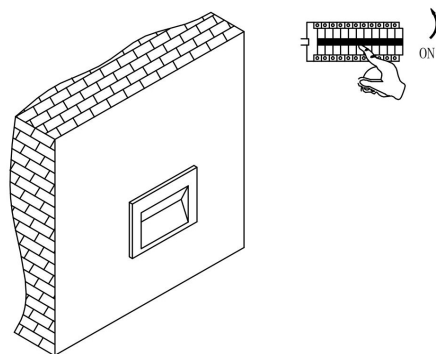

①

②

③

④

MAX 3W  
250 Lumen

Model: O045SL-L3B3K  
Collection: Outdoor  
Series: Bosca  
Step Light