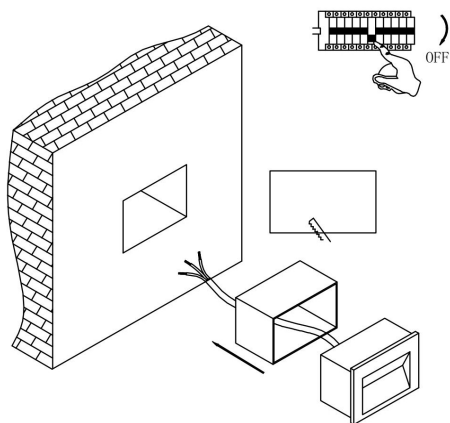

①

②

③

④

MAX 3W  
250 Lumen

Model: O045SL-L3B3K  
Collection: Outdoor  
Series: Bosca  
Step Light