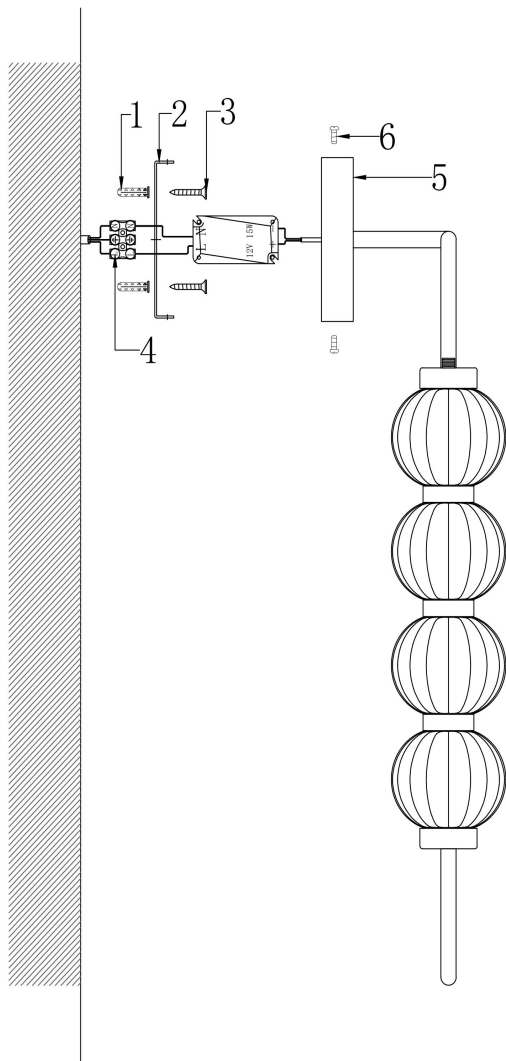

Instruction

MOD555WL-L11G3K

MAX 16W
800 Lumen

Model: MOD555WL-L11G3K
Collection: Modern
Series: Amulet
Wall Lamps