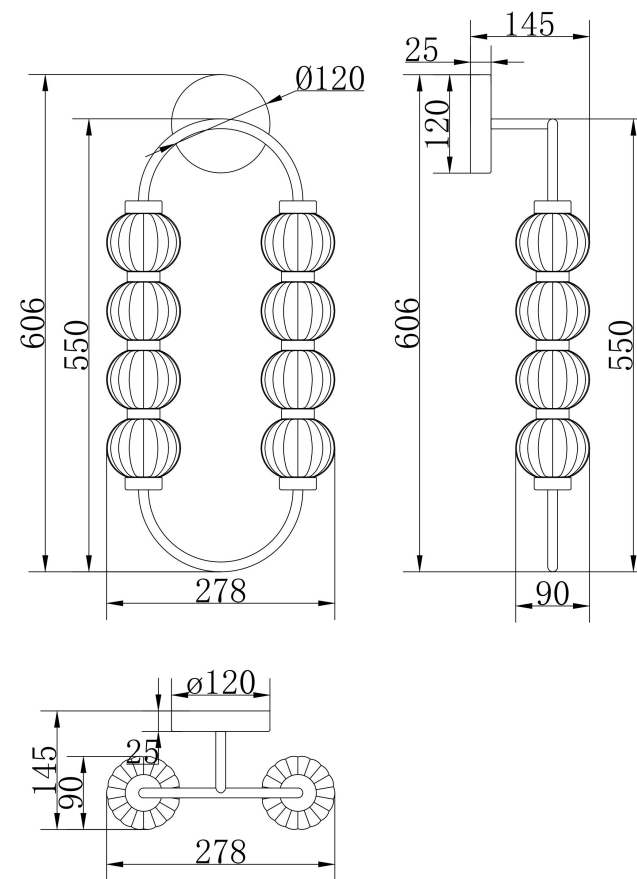

Instruction

MOD555WL-L11G3K

MAX 16W
800 Lumen

Model: MOD555WL-L11G3K
Collection: Modern
Series: Amulet
Wall Lamps