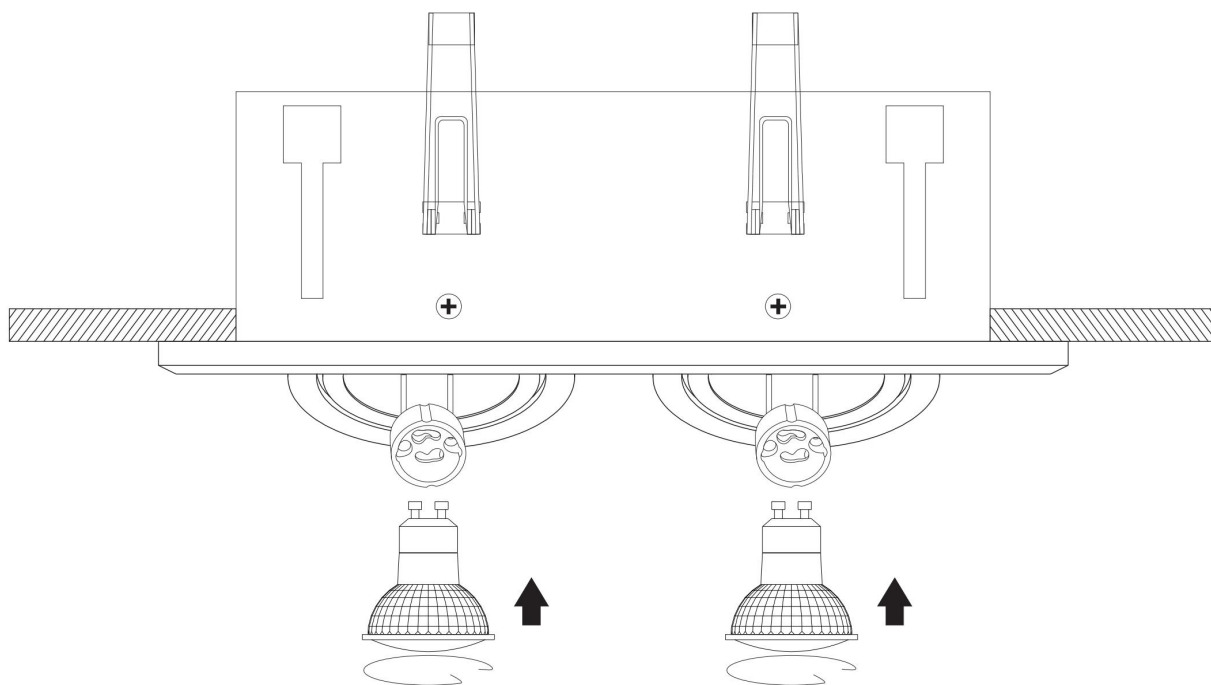

□ 215\*95

2xGU10 50W

Model: DL008-2-02-B

Collection: Downlight

Metal Modern

Resessed

This product contains a light source of energy efficiency class