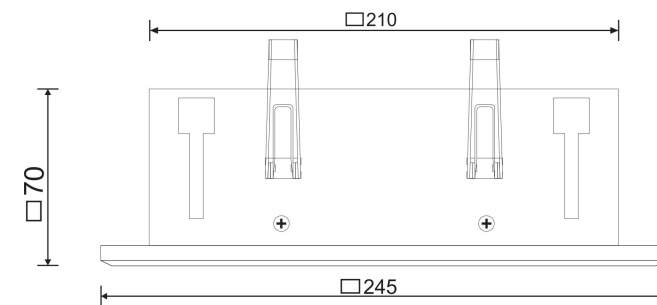

□ 215\*95

2xGU10 50W

Model: DL008-2-02-B

Collection: Downlight

Metal Modern

Resessed

This product contains a light source of energy efficiency class