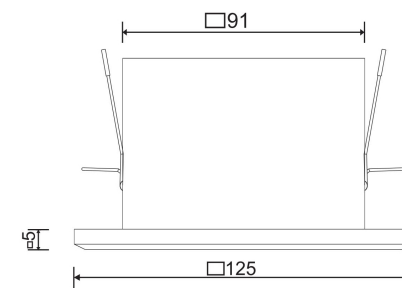

□ 215\*95

2xGU10 50W

Model: DL008-2-02-B

Collection: Downlight

Metal Modern

Resessed

This product contains a light source of energy efficiency class