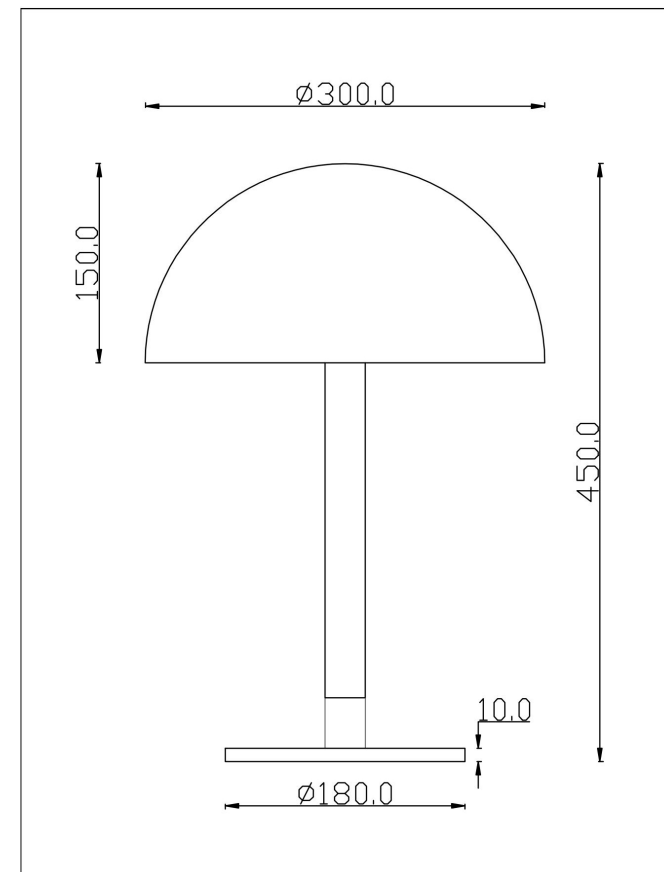

Instruction

Z012TL-L8B3K

MAX 8W
750 Lumen

Model: Z012TL-L8B3K
Collection: Table & Floor
Series: Ray
Table Lamps

This product contains a light source of energy efficiency class F