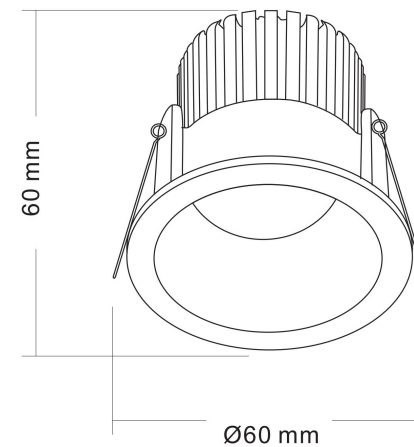

1

2

3

MAX 6W
420 Lumen

Model: DL034-01-06W3K-D-W

Collection: Downlight

Zoom

Recessed

This product contains a light source of the energy efficiency class G