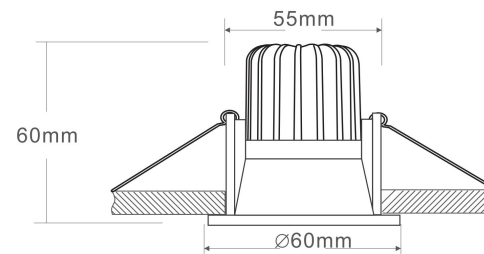

1

2

3

MAX 6W
420 Lumen

Model: DL034-01-06W3K-D-W

Collection: Downlight

Zoom

Recessed