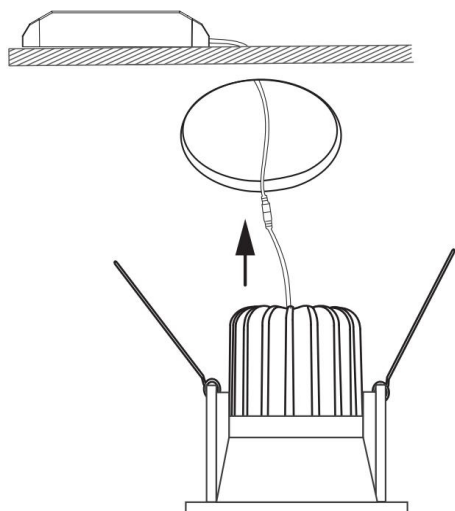

1

2

3

MAX 6W
420 Lumen

Model: DL034-01-06W3K-D-W

Collection: Downlight

Zoom

Recessed