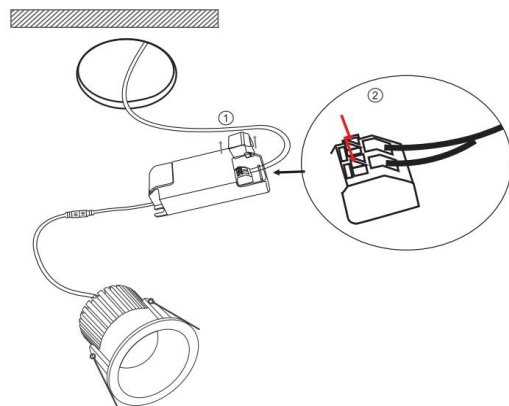

1

2

3

MAX 6W
420 Lumen

Model: DL034-01-06W3K-D-W

Collection: Downlight

Zoom

Recessed

This product contains a light source of the energy efficiency class G