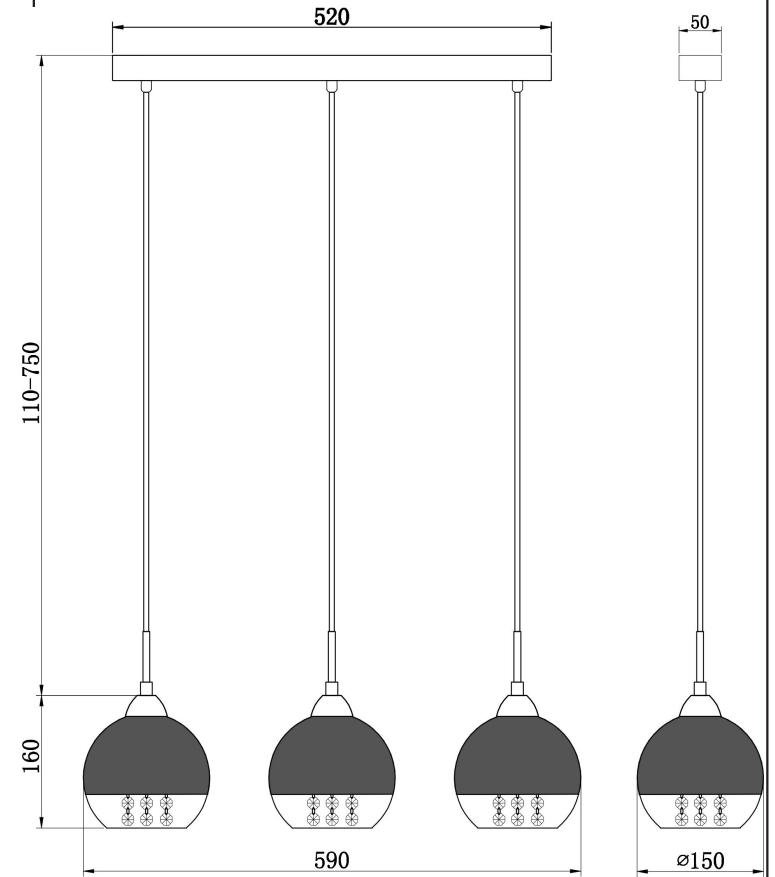

INSTRUCTION FOR FIX:
A=27pcs

3xE14 40W

Model: P012-PL-03-N

Collection: Pendant

Series: Iceberg

Pendant Lamps

This product contains a light source of energy efficiency class