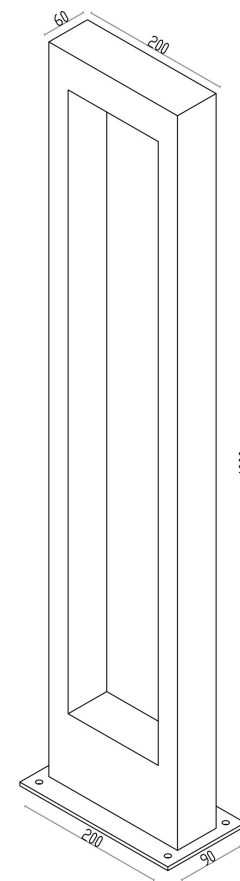

Instruction

O425FL-L10GF

MAX 10W
550 Lumen

Model: O425FL-L10GF

Collection: Outdoor

Series: Bonn
Landschaftslampe