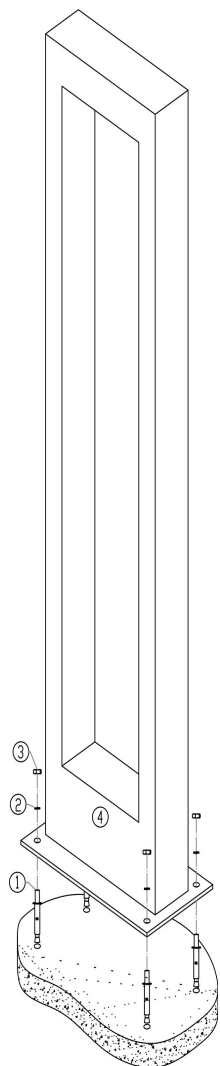

Instruction

O425FL-L10GF

MAX 10W
550 Lumen

Model: O425FL-L10GF

Collection: Outdoor

Series: Bonn
Landschaftslampe