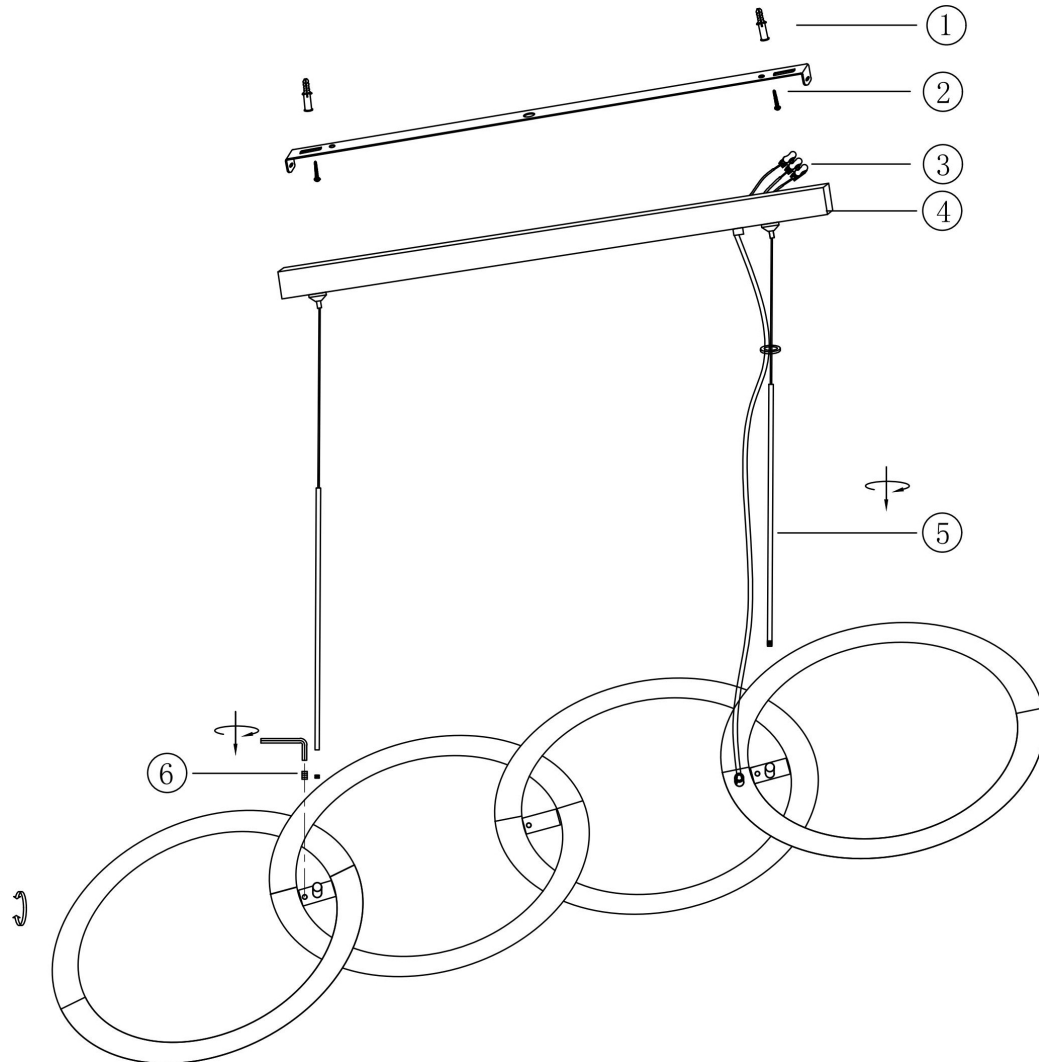

## MOD165PL-L40B3K

MAX 40W  
2 600 Lumen

Model: MOD165PL-L40B3K

Collection: Modern

Series: Node

 Pendant Lamps

This product contains a light source of the energy efficiency class G