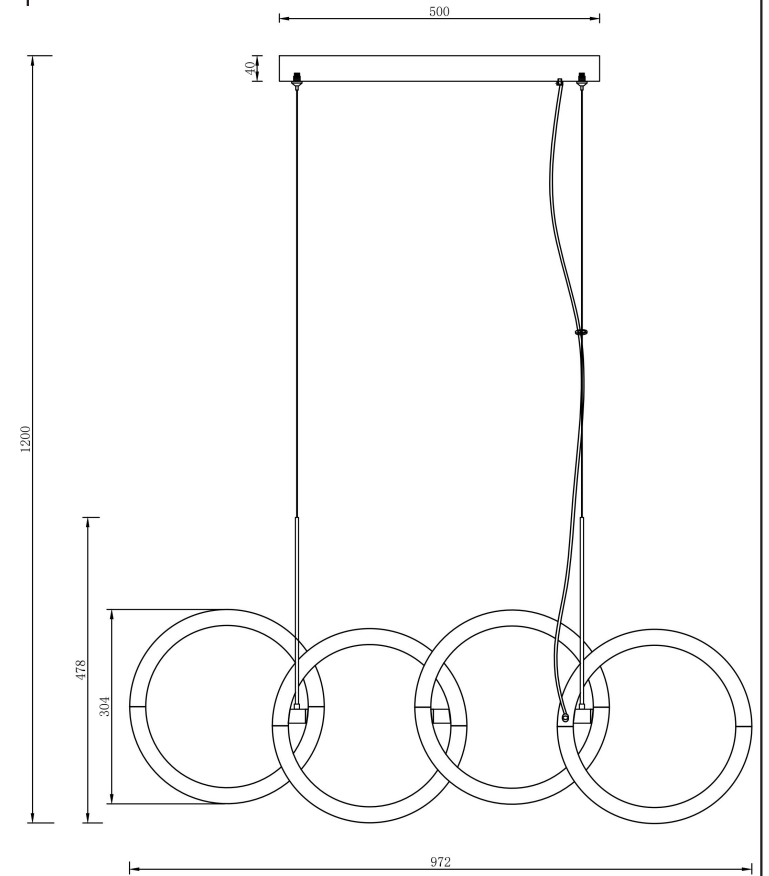

## MOD165PL-L40B3K

MAX 40W  
2 600 Lumen

Model: MOD165PL-L40B3K

Collection: Modern

Series: Node

 Pendant Lamps

This product contains a light source of the energy efficiency class G