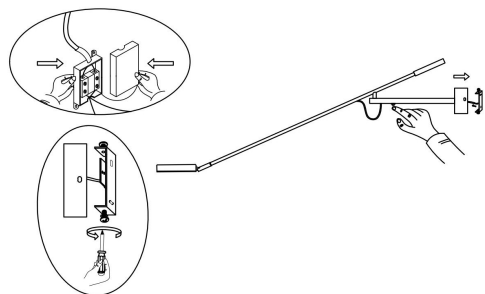

NO.1

NO.2

NO.3

MAX 6W
550 Lumen

Model: MOD070WL-L6B3K
Collection: Modern
Series: Fad
Wall Lamps