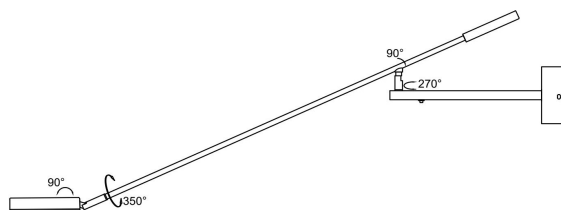

NO.1

NO.2

NO.3

MAX 6W
550 Lumen

Model: MOD070WL-L6B3K
Collection: Modern
Series: Fad
Wall Lamps