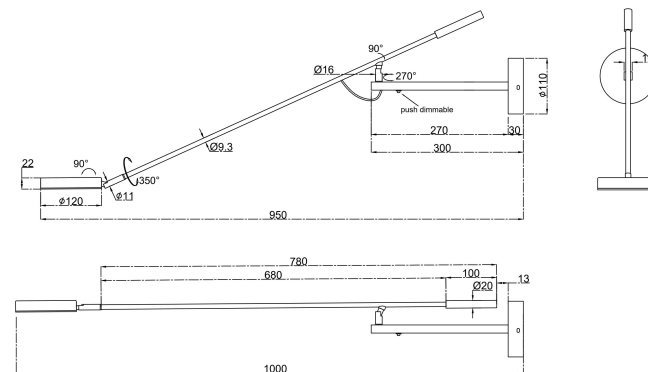

NO.1

NO.2

NO.3

MAX 6W
550 Lumen

Model: MOD070WL-L6B3K
Collection: Modern
Series: Fad
Wall Lamps