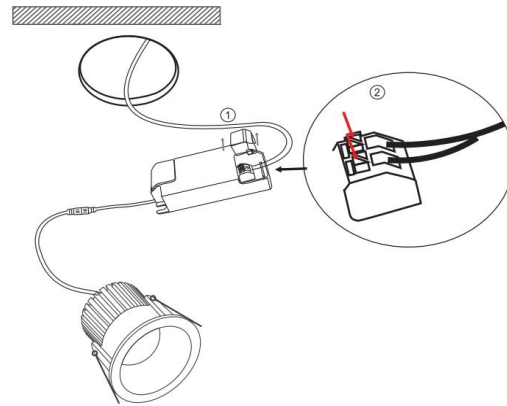

1

2

3

MAX 6W
420 Lumen

Model: DL034-01-06W3K-D-W

Collection: Downlight

Zoom
Resessed

This product contains a light source of energy efficiency class A