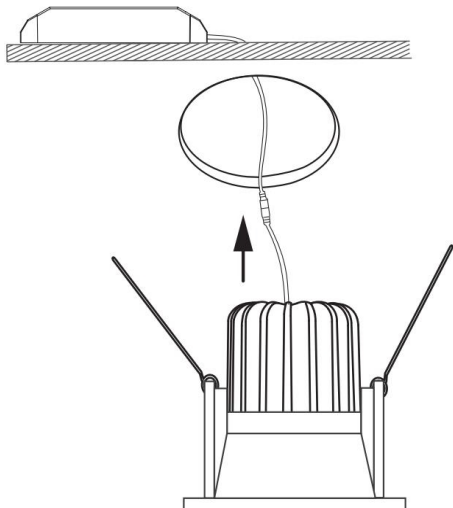

1

2

3

MAX 6W
420 Lumen

Model: DL034-01-06W3K-D-W

Collection: Downlight

Zoom
Resessed

This product contains a light source of energy efficiency class A