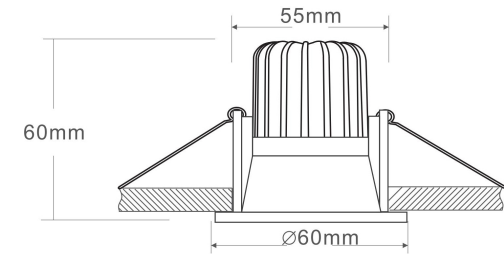

1

2

3

MAX 6W
420 Lumen

Model: DL034-01-06W3K-D-W

Collection: Downlight

Zoom
Resessed

This product contains a light source of energy efficiency class A