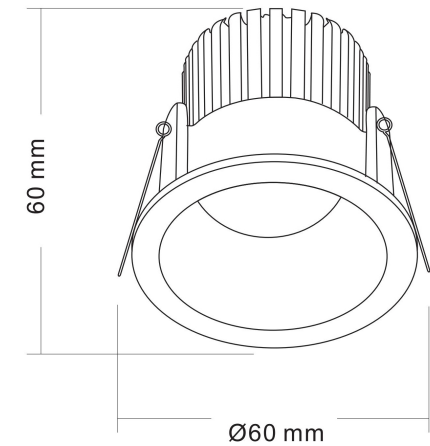

1

2

3

MAX 6W
420 Lumen

Model: DL034-01-06W3K-D-W

Collection: Downlight

Zoom
Resessed

This product contains a light source of energy efficiency class A