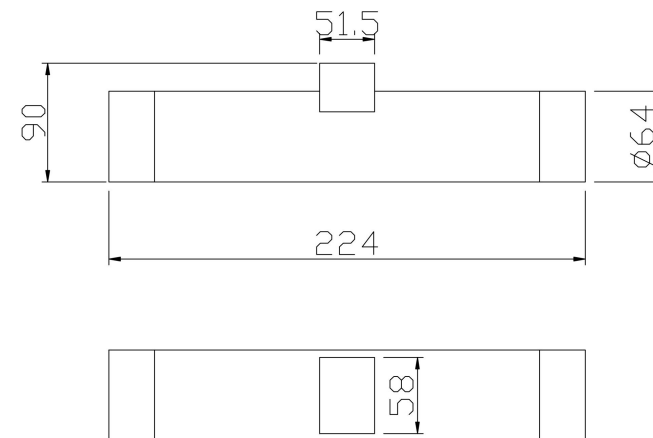

③

①

②

MAX 10W
750 Lumen

Model: C027WL-L10W
Collection: Ceiling & Wall
Series: KILT
 Wall Lamps

This product contains a light source of energy efficiency class G