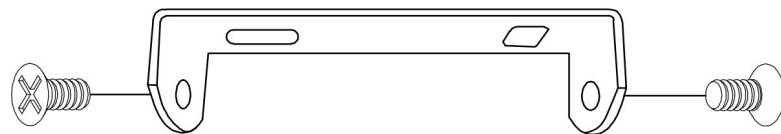

③

①

②

MAX 10W
750 Lumen

Model: C027WL-L10W
Collection: Ceiling & Wall
Series: KILT
 Wall Lamps

This product contains a light source of energy efficiency class G