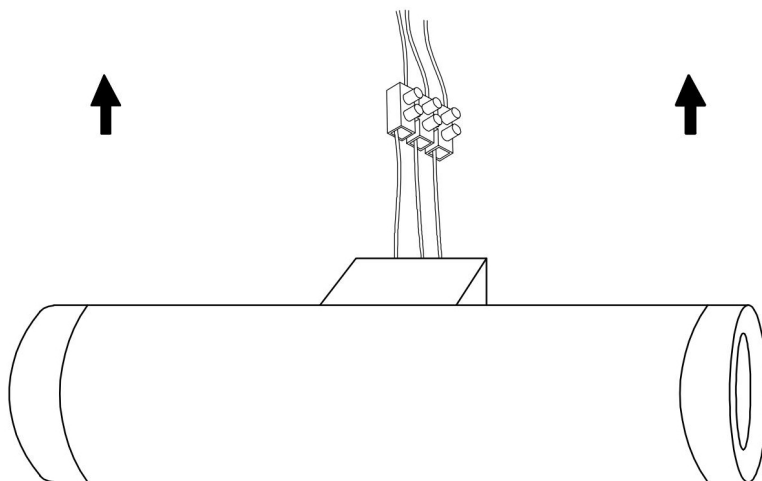

③

①

②

MAX 10W
750 Lumen

Model: C027WL-L10W
Collection: Ceiling & Wall
Series: KILT
 Wall Lamps

This product contains a light source of energy efficiency class G