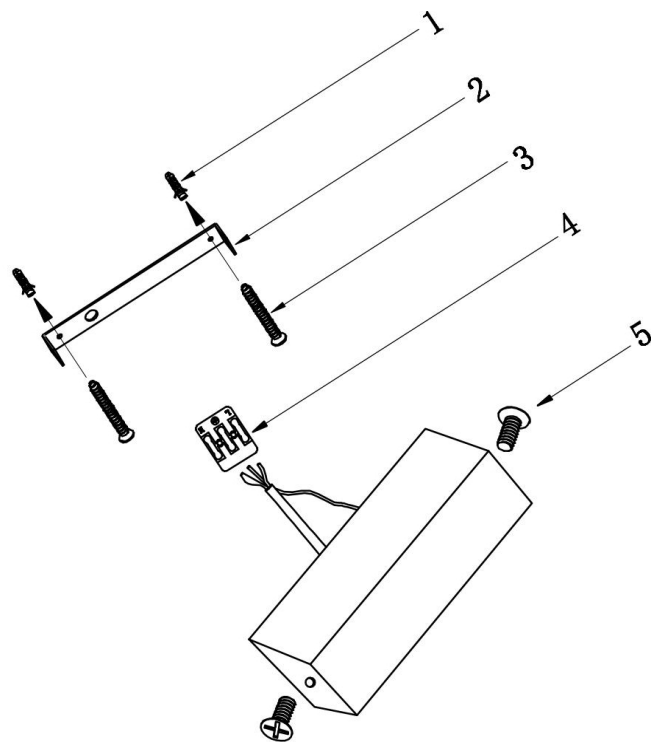

Instruction

MOD179WL-L22BS4K1

MAX 23W
700 Lumen

Model: MOD179WL-L22BS4K1

Collection: Modern

Series: Skyline

Wall Lamps

This product contains a light source of the energy efficiency class G