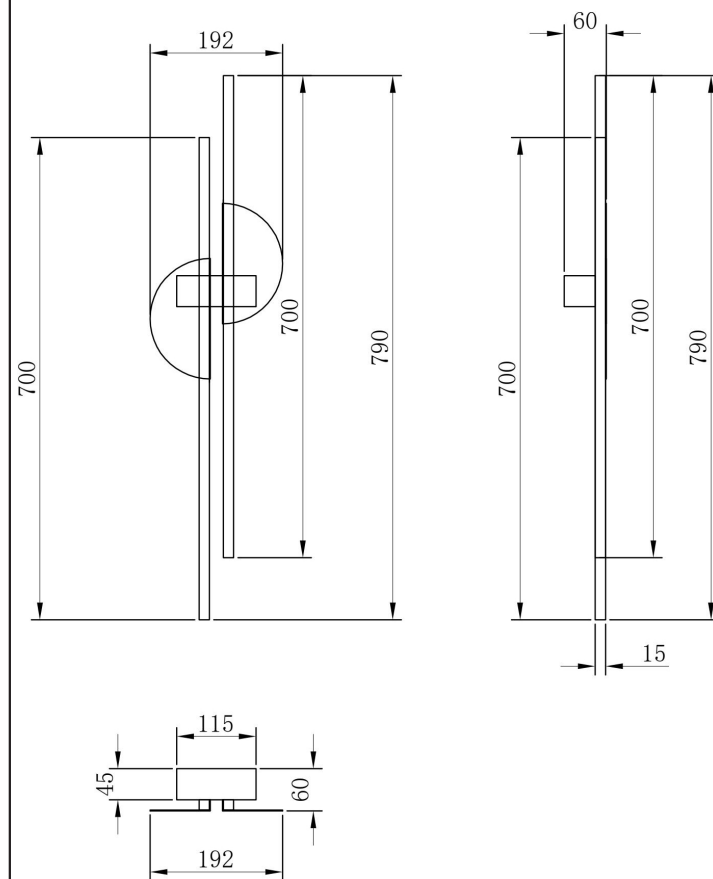

Instruction

MOD179WL-L22BS4K1

MAX 23W
700 Lumen

Model: MOD179WL-L22BS4K1

Collection: Modern

Series: Skyline

Wall Lamps

This product contains a light source of the energy efficiency class G