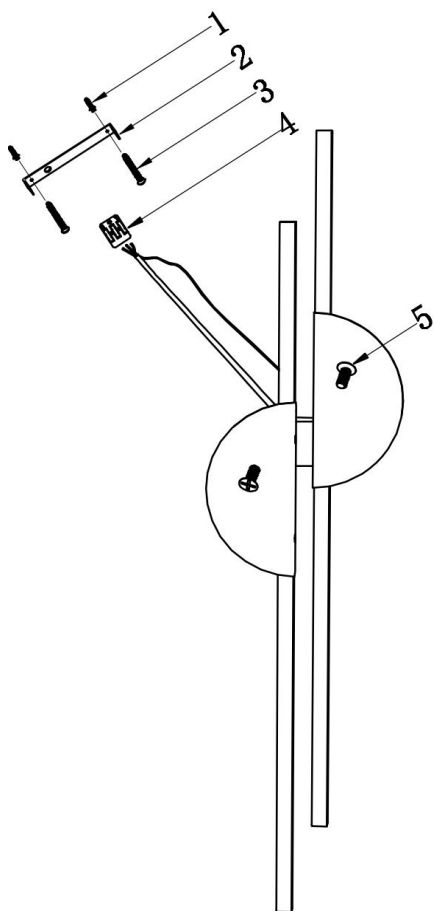

Instruction

MOD179WL-L22BS4K1

MAX 23W
700 Lumen

Model: MOD179WL-L22BS4K1

Collection: Modern

Series: Skyline

Wall Lamps

This product contains a light source of the energy efficiency class G