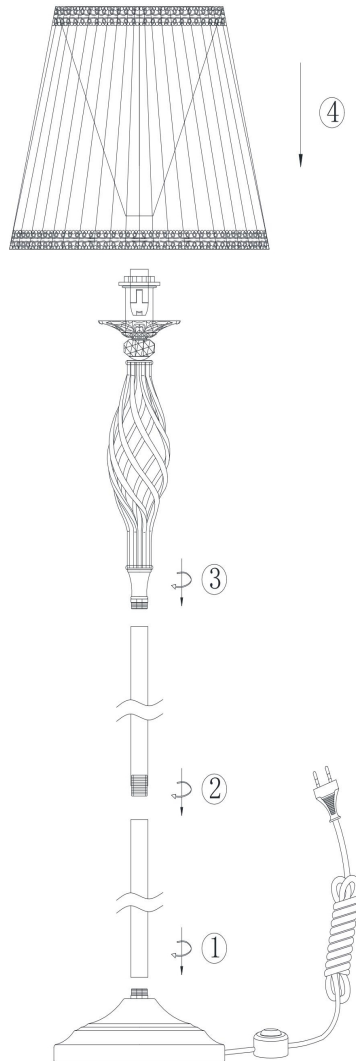

Instruction

ARM247-11-G

Model: ARM247-11-G
Collection: Elegant
Series: Grace
Stehleuchte