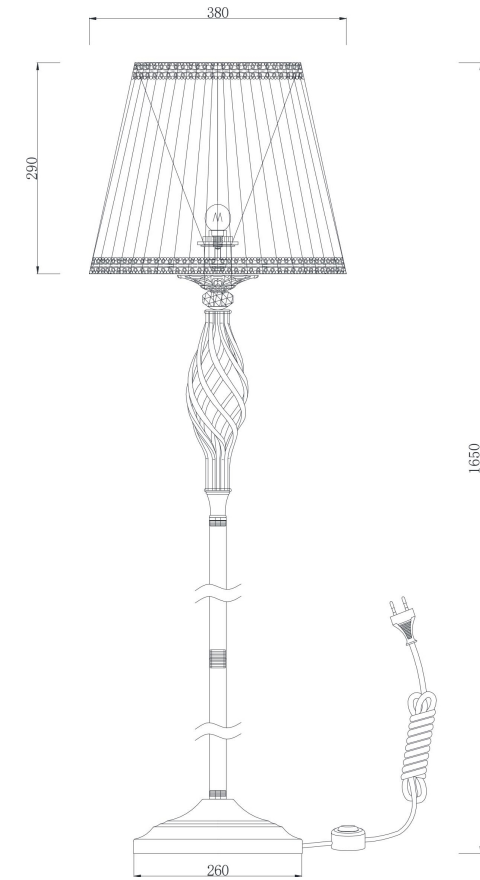

Instruction

ARM247-11-G

Model: ARM247-11-G
Collection: Elegant
Series: Grace
Stehleuchte