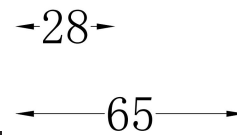

C041WL

Recessed mounting

MAX 3W  
200 Lumen

Model: C041WL-L3B3K  
Collection: Wall  
Series: Mirax  
Wall Lamps