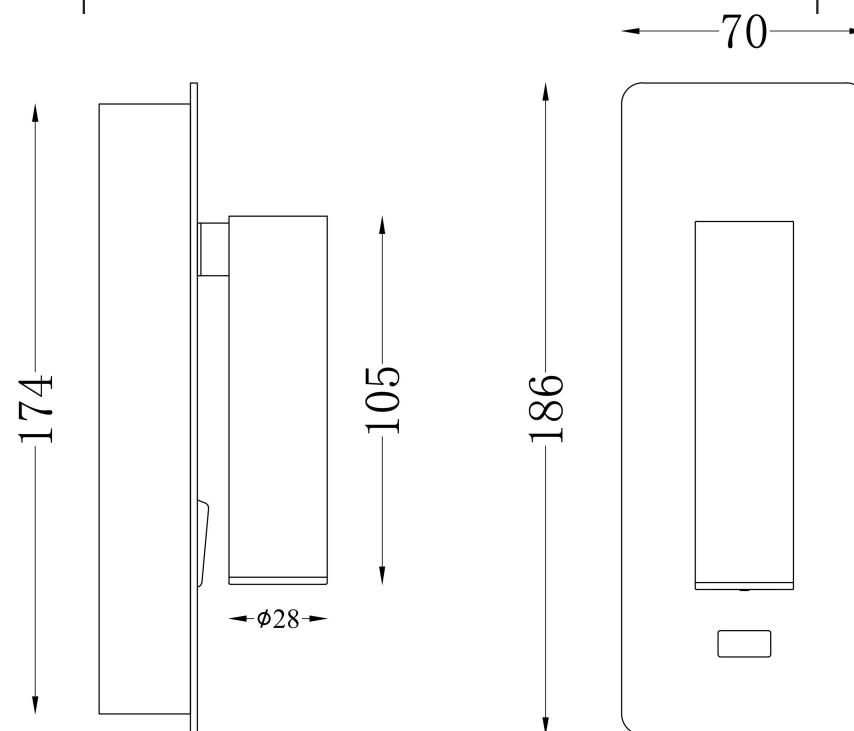

C041WL

Recessed mounting

MAX 3W  
200 Lumen

Model: C041WL-L3B3K  
Collection: Wall  
Series: Mirax  
Wall Lamps