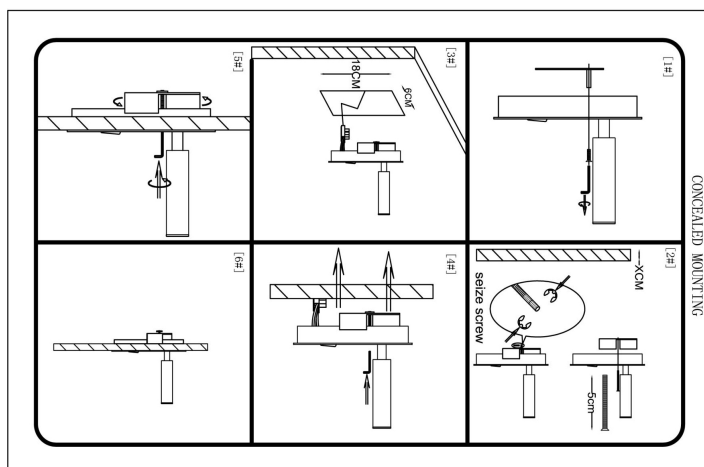

C041WL

Recessed mounting

MAX 3W  
200 Lumen

Model: C041WL-L3B3K  
Collection: Wall  
Series: Mirax  
Wall Lamps