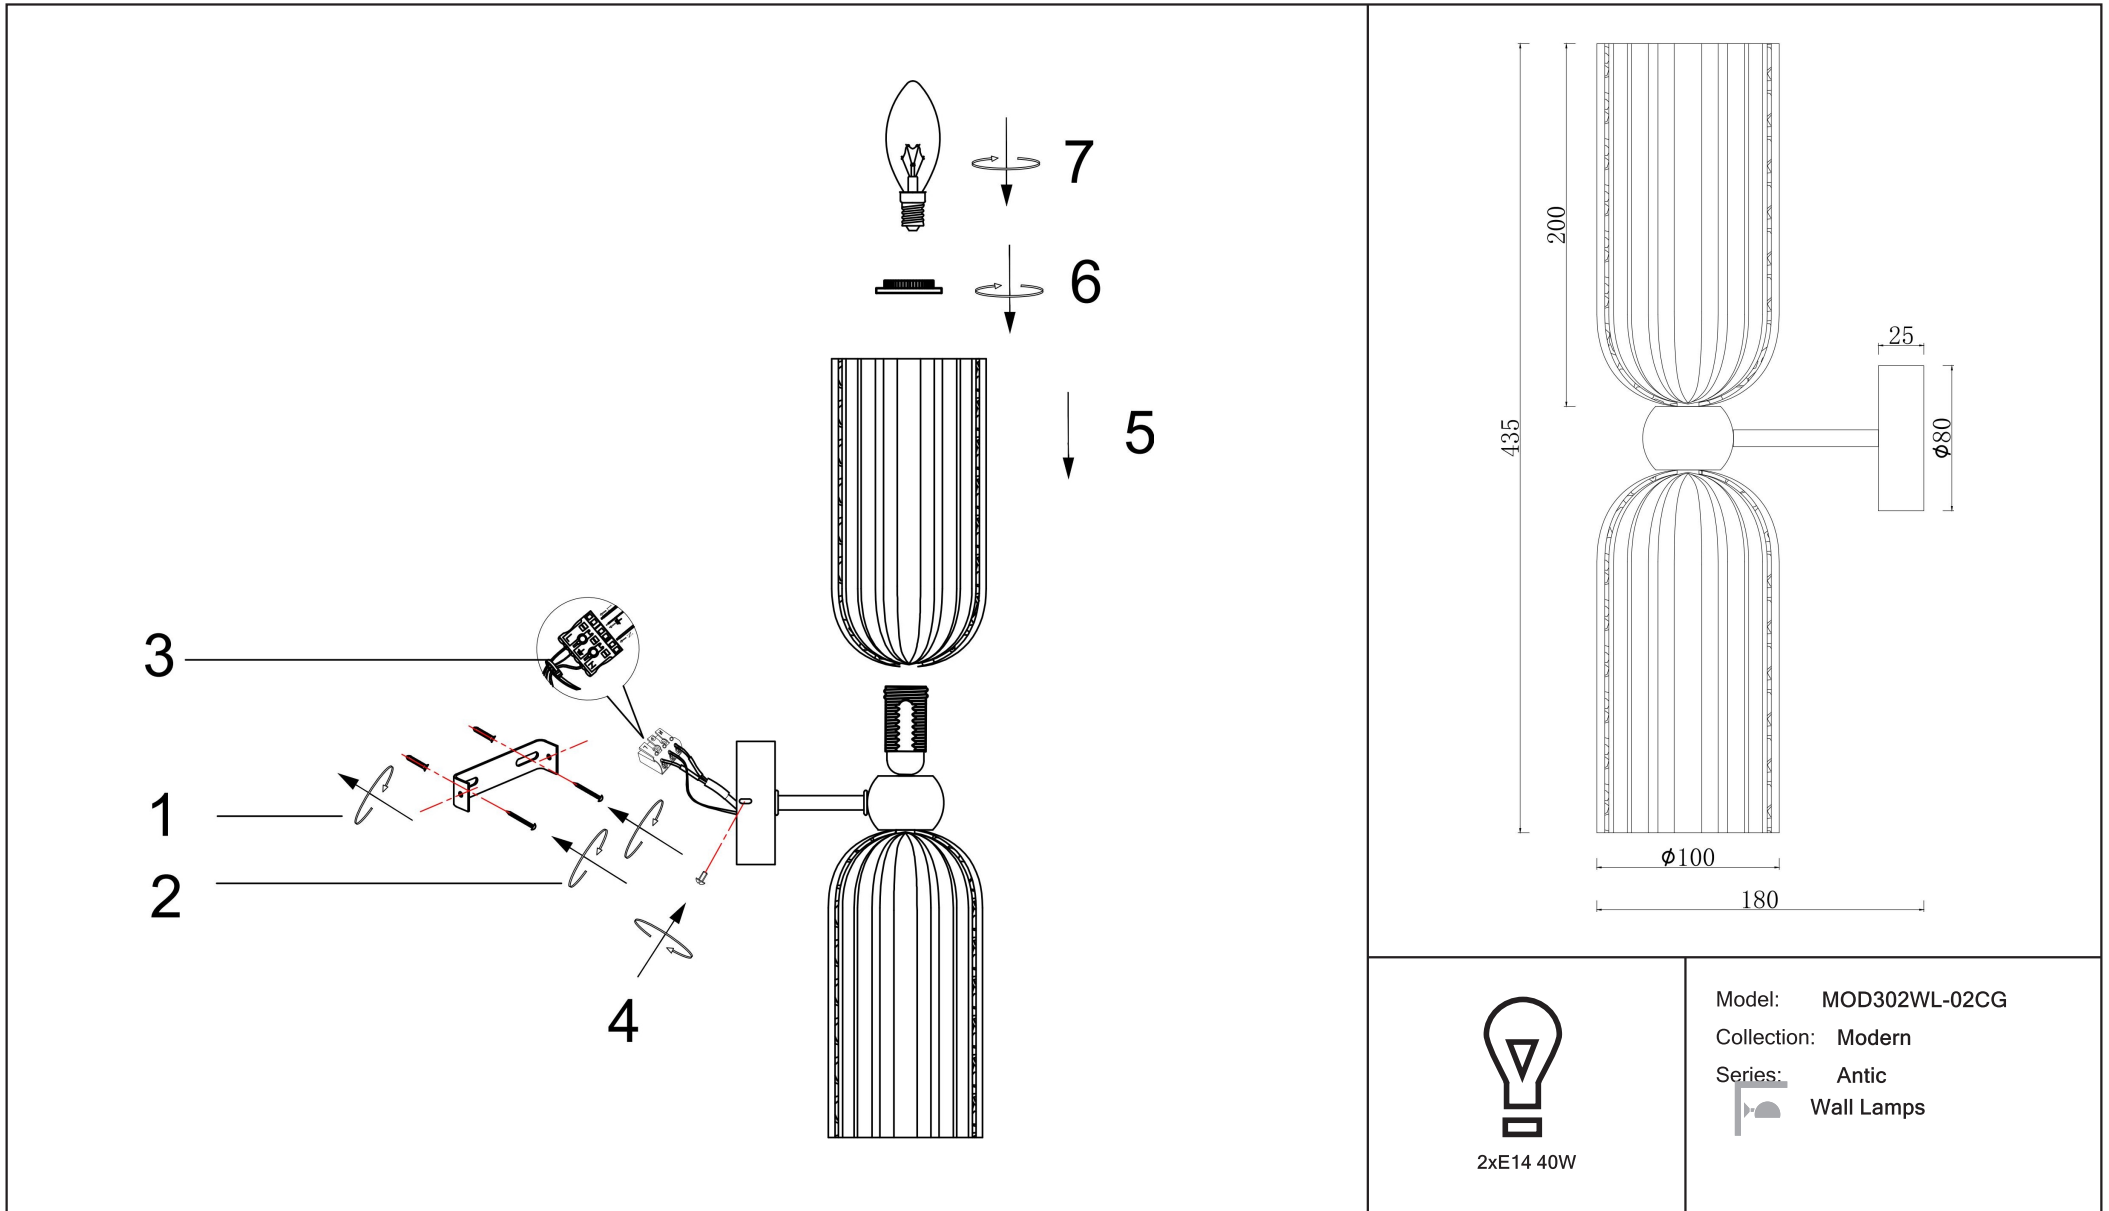

Instruction

MOD302WL-02CG

2xE14 40W

Model: MOD302WL-02CG
Collection: Modern
Series: Antic
Wall Lamps