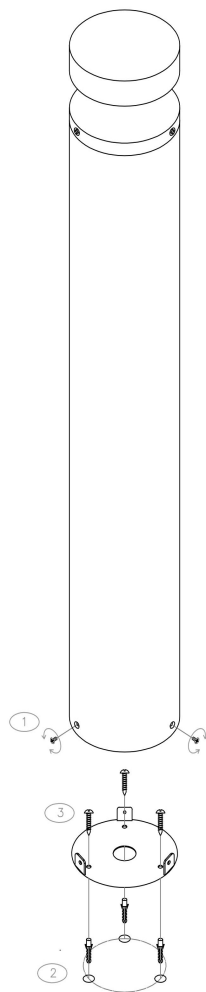

Instruction

O591FL-L12GF3K1

MAX 12W
280 Lumen

Model: O591FL-L12GF3K1
Collection: Outdoor
Series: Olten
Landschaftslampe