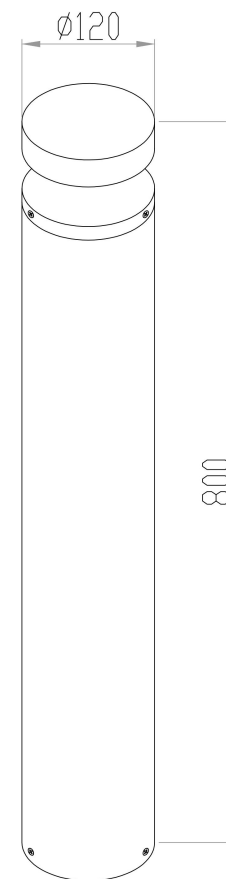

Instruction

O591FL-L12GF3K1

MAX 12W
280 Lumen

Model: O591FL-L12GF3K1
Collection: Outdoor
Series: Olten
Landschaftslampe