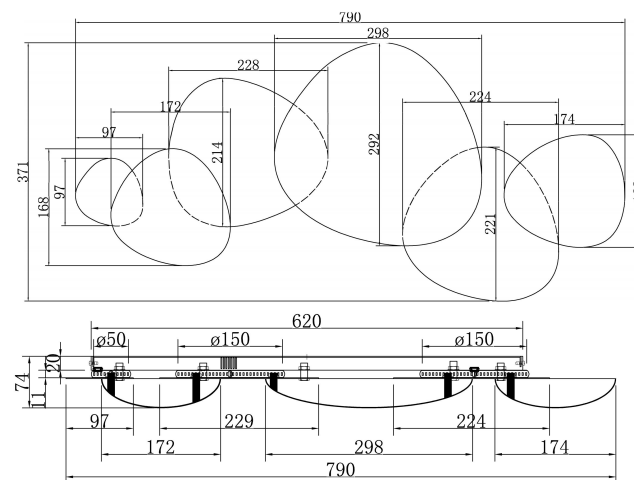

Instruction

MOD314WL-L13N3K

MAX 13W
550 Lumen

Model: MOD314WL-L13N3K

Collection: Modern

Series: Jack-stone

Wall Lamps

This product contains a light source of energy efficiency class A