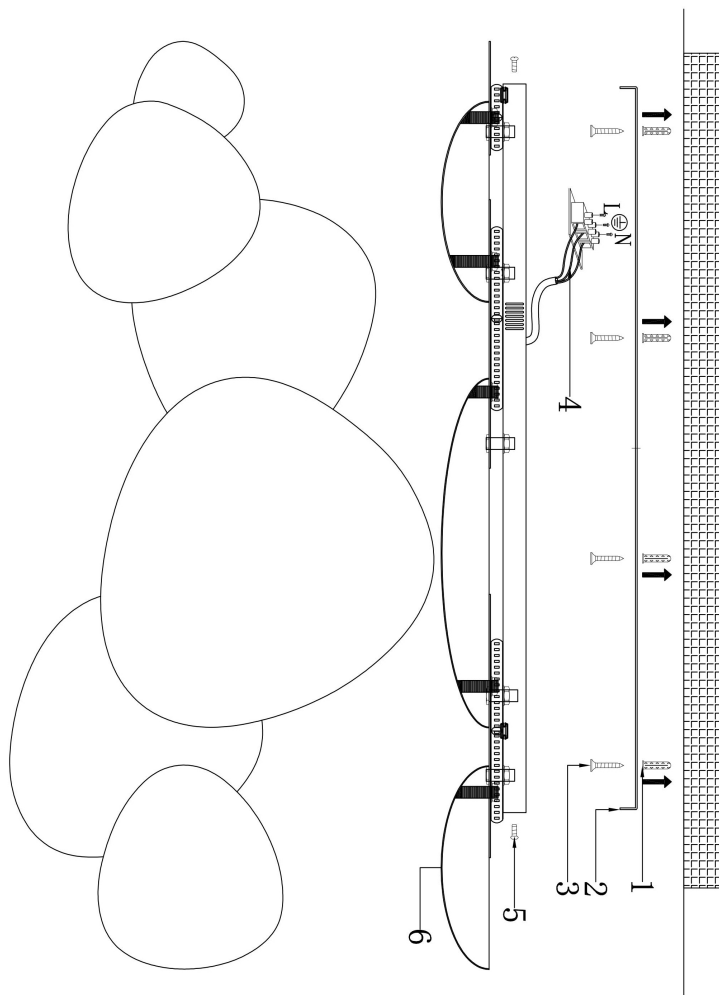

Instruction

MOD314WL-L13N3K

MAX 13W
550 Lumen

Model: MOD314WL-L13N3K

Collection: Modern

Series: Jack-stone

Wall Lamps

This product contains a light source of energy efficiency class A