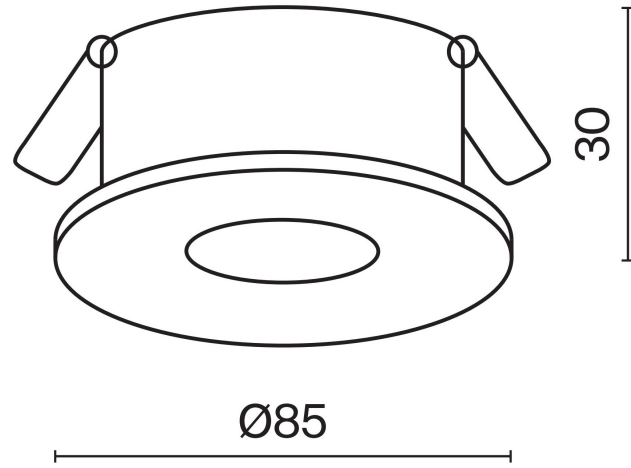

1

2

3

4

5

1xGU10 50W

Model: DL027-2-01-MG
 Collection: Downlight
 Slim
 Resessed

This product contains a light source of energy efficiency class