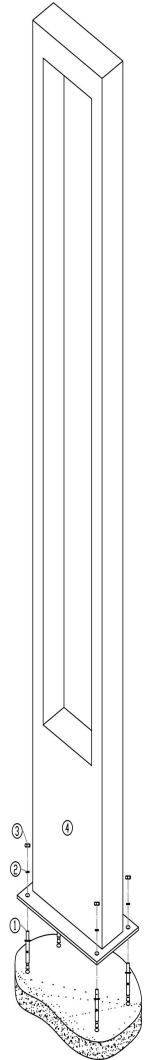

# Instruction

## O425FL-L20GF

MAX 20W  
1 000 Lumen

Model: O425FL-L20GF

Collection: Outdoor

Bonn  
Recessed