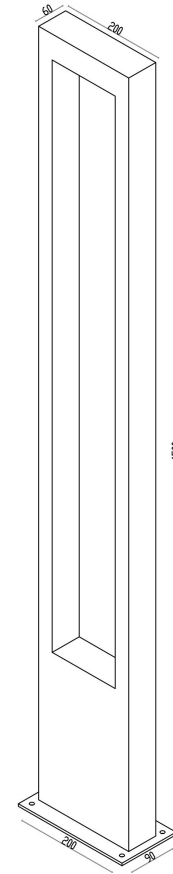

# Instruction

## O425FL-L20GF

MAX 20W  
1 000 Lumen

Model: O425FL-L20GF

Collection: Outdoor

Bonn  
Recessed