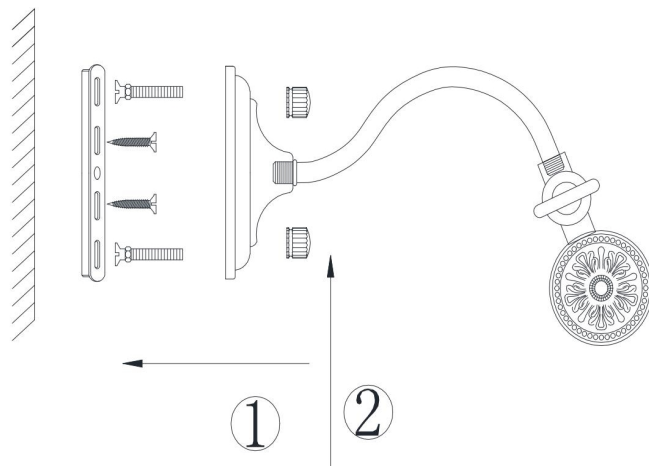

Instruction

PIC118-22-W

2xE14 25W

Model: PIC118-22-W

Collection: Picture

Renoir
Recessed