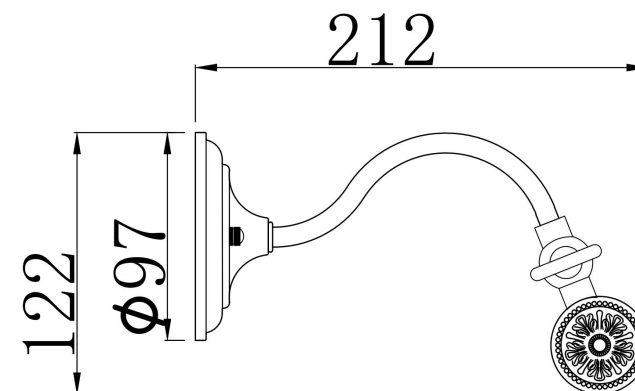

Instruction

PIC118-22-W

2xE14 25W

Model: PIC118-22-W

Collection: Picture

Renoir
Recessed