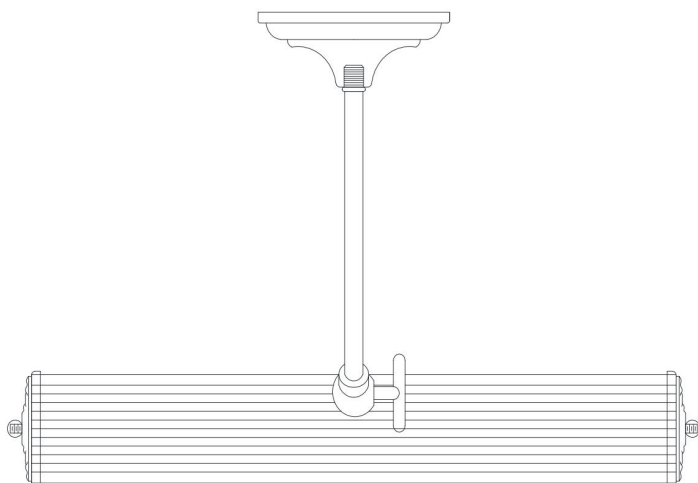

Instruction

PIC118-22-W

2xE14 25W

Model: PIC118-22-W

Collection: Picture

Renoir
Recessed