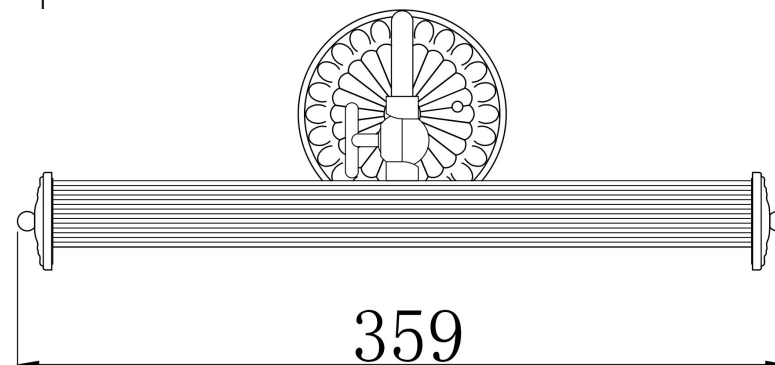

Instruction

PIC118-22-W

2xE14 25W

Model: PIC118-22-W

Collection: Picture

Renoir
Recessed