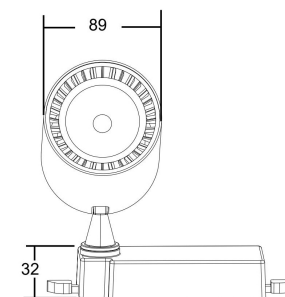

# Instruction

TR003-1-30W4K-W

MAX 26W  
2 800 Lumen

Model: TR003-1-30W4K-W

Collection: Single phase track

This product contains a light source of the energy efficiency class F