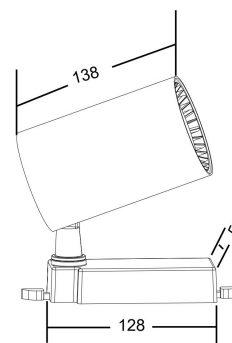

# Instruction

TR003-1-30W4K-W

MAX 26W  
2 800 Lumen

Model: TR003-1-30W4K-W

Collection: Single phase track

This product contains a light source of the energy efficiency class F