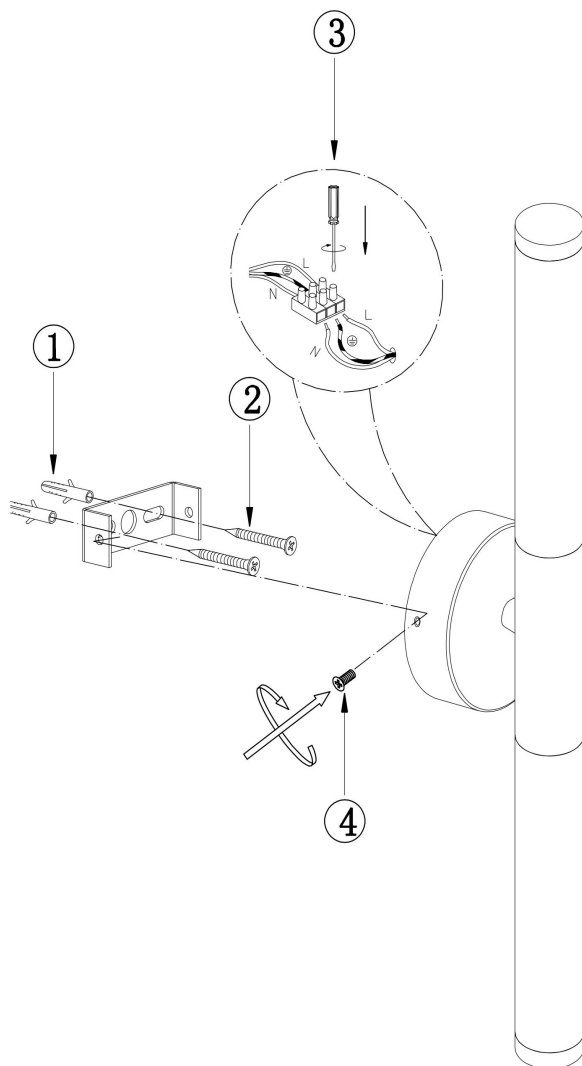

Instruction

MOD106WL-L16G3K

MAX 16W
1 400 Lumen

Model: MOD106WL-L16G3K

Collection: Modern

Series: Axis

Wall Lamps

This product contains a light source of the energy efficiency class E