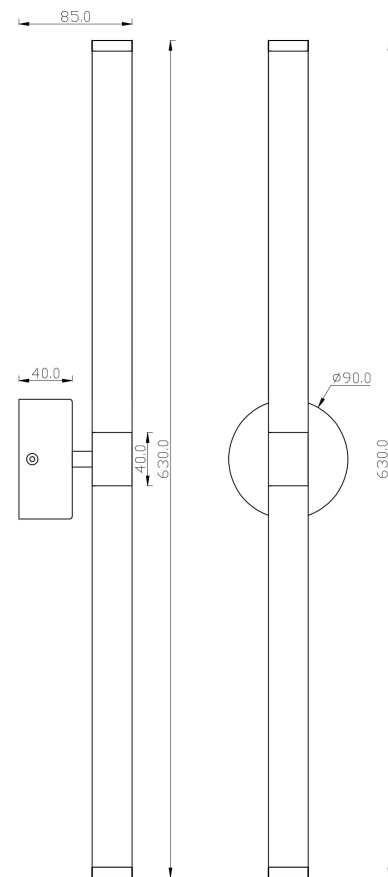

Instruction

MOD106WL-L16G3K

MAX 16W
1 400 Lumen

Model: MOD106WL-L16G3K

Collection: Modern

Series: Axis

Wall Lamps

This product contains a light source of the energy efficiency class E