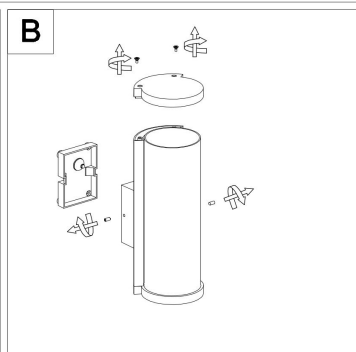

100

146

282

1xE27 15W

Model: O451WL-01GF
Collection: Outdoor
Series: Conf
Wall Lamps