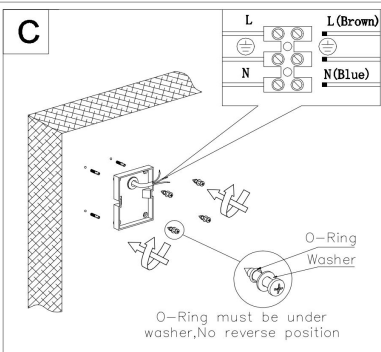

100

146

282

1xE27 15W

Model: O451WL-01GF
Collection: Outdoor
Series: Conf
Wall Lamps