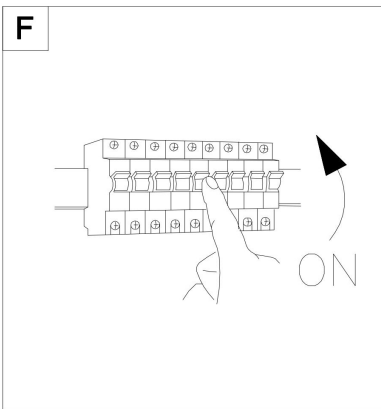

100

146

282

1xE27 15W

Model: O451WL-01GF
Collection: Outdoor
Series: Conf
Wall Lamps