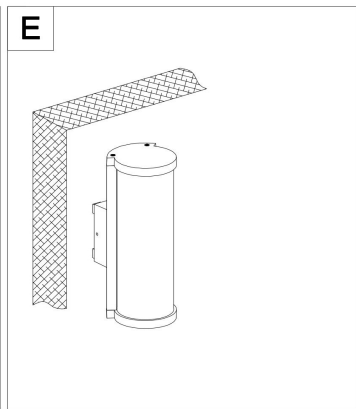

100

146

282

1xE27 15W

Model: O451WL-01GF
Collection: Outdoor
Series: Conf
Wall Lamps