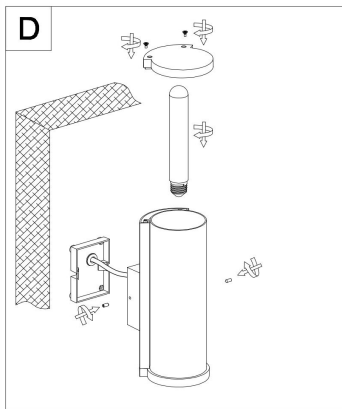

100

146

282

1xE27 15W

Model: O451WL-01GF
Collection: Outdoor
Series: Conf
Wall Lamps