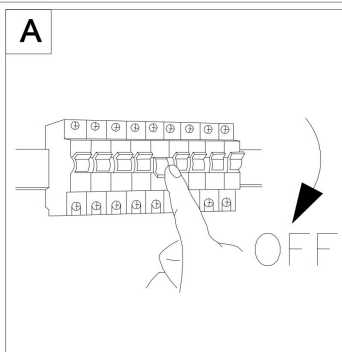

100

146

282

1xE27 15W

Model: O451WL-01GF
Collection: Outdoor
Series: Conf
Wall Lamps