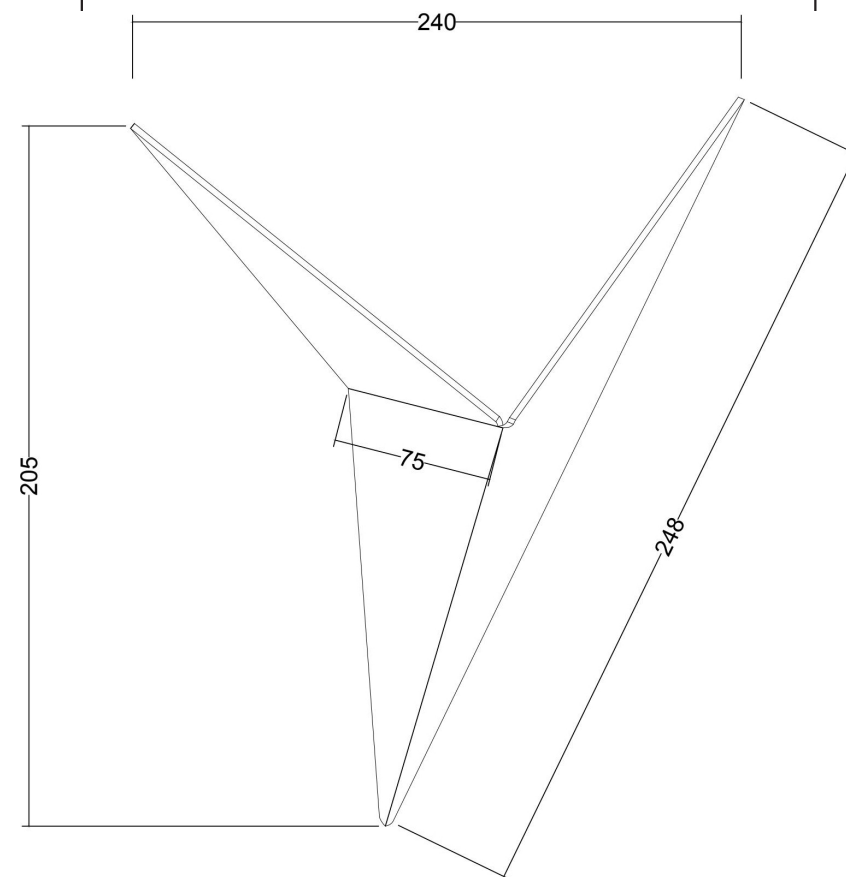

Instruction

C808WL-L3W

MAX 3W
100 Lumen

Model: C808WL-L3W

Collection: Wall

Series: Trame

Wall Lamps

This product contains a light source of the energy efficiency class G