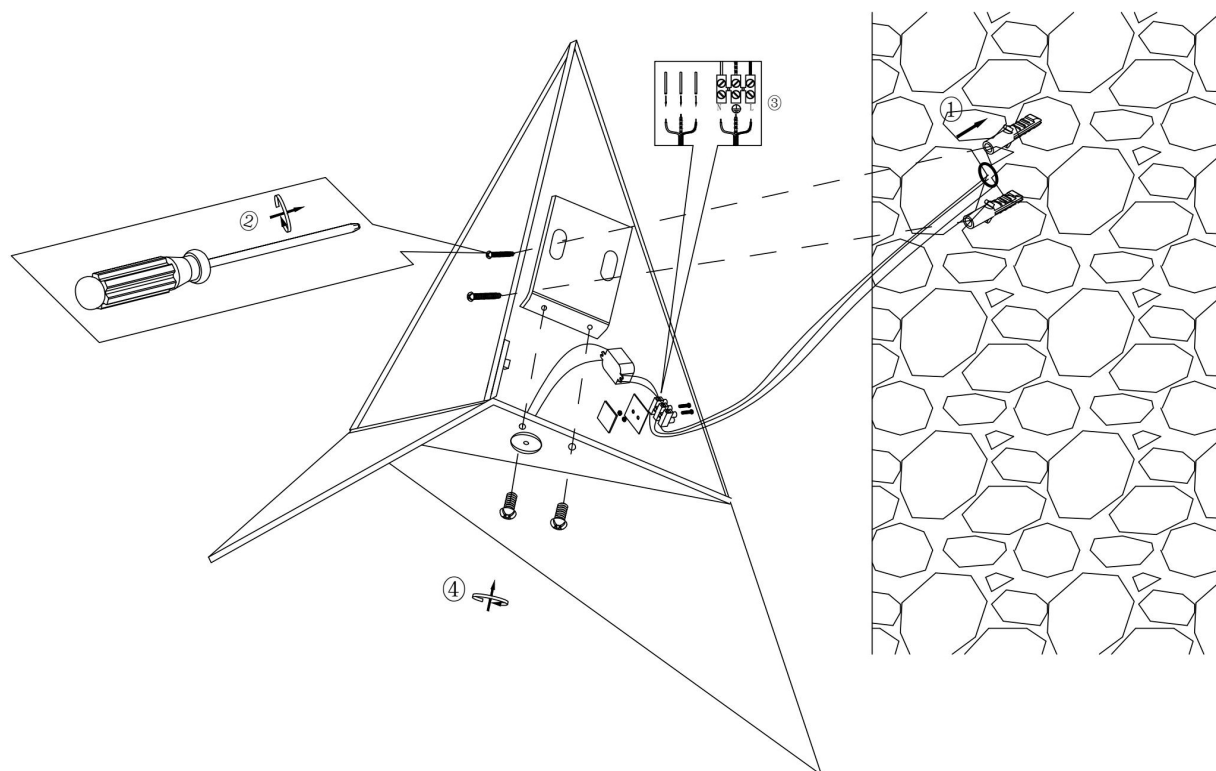

Instruction

C808WL-L3W

MAX 3W
100 Lumen

Model: C808WL-L3W

Collection: Wall

Series: Trame

Wall Lamps

This product contains a light source of the energy efficiency class G