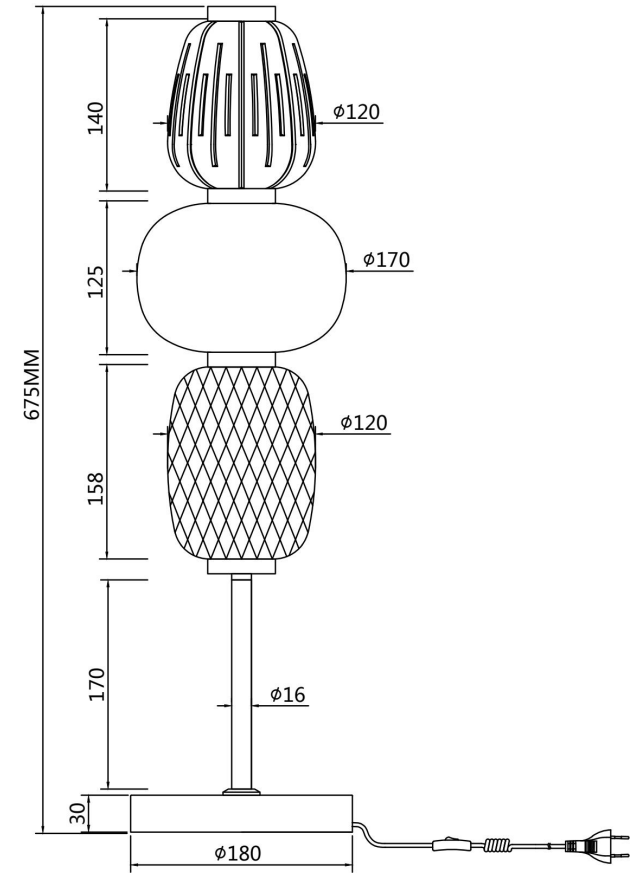

## MOD267TL-L28G3K

MAX 28W  
3 800 Lumen

Model: MOD267TL-L28G3K

Collection: Modern

Series: Pattern

Table Lamps

This product contains a light source of the energy efficiency class A