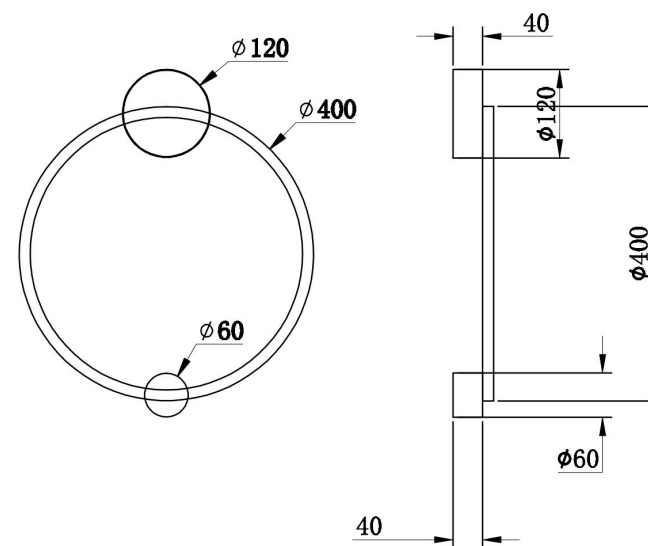

## MOD005WL-L22BSK

MAX 24W  
1 250 Lumen

Model: MOD005WL-L22BSK

Collection: Modern

Series: Halo

Wall Lamps

This product contains a light source of the energy efficiency class G