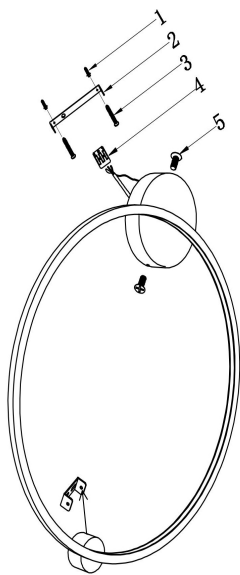

## MOD005WL-L22BSK

MAX 24W  
1 250 Lumen

Model: MOD005WL-L22BSK

Collection: Modern

Series: Halo

Wall Lamps

This product contains a light source of the energy efficiency class G