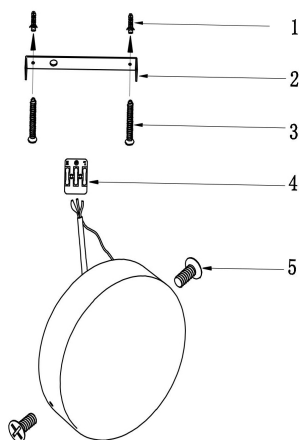

## MOD005WL-L22BSK

MAX 24W  
1 250 Lumen

Model: MOD005WL-L22BSK

Collection: Modern

Series: Halo

Wall Lamps

This product contains a light source of the energy efficiency class G