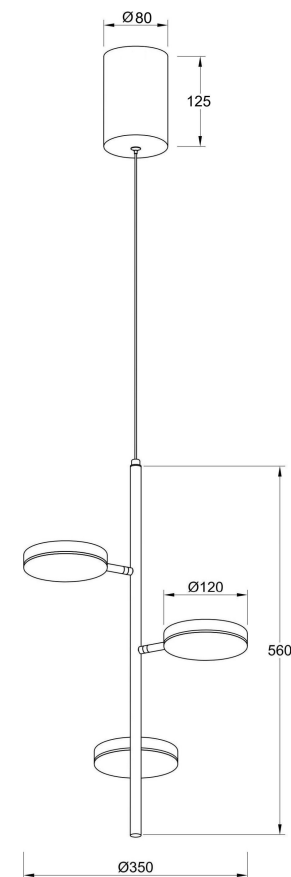

Instruction

MOD070PL-L18B3K

MAX 18W
1 100 Lumen

Model: MOD070PL-L18B3K

Collection: Modern

Series: Fad

 Pendant Lamps

This product contains a light source of the energy efficiency class G