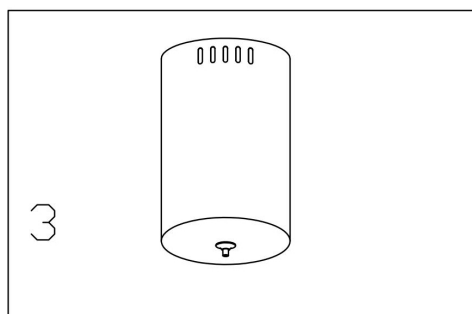

Instruction

MOD070PL-L18B3K

MAX 18W
1 100 Lumen

Model: MOD070PL-L18B3K

Collection: Modern

Series: Fad

 Pendant Lamps

This product contains a light source of the energy efficiency class G