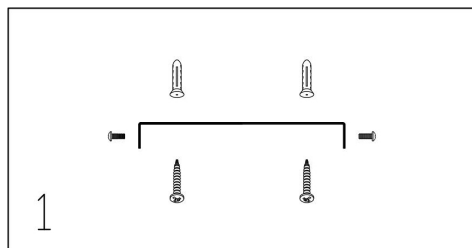

Instruction

MOD070PL-L18B3K

MAX 18W
1 100 Lumen

Model: MOD070PL-L18B3K

Collection: Modern

Series: Fad

 Pendant Lamps

This product contains a light source of the energy efficiency class G